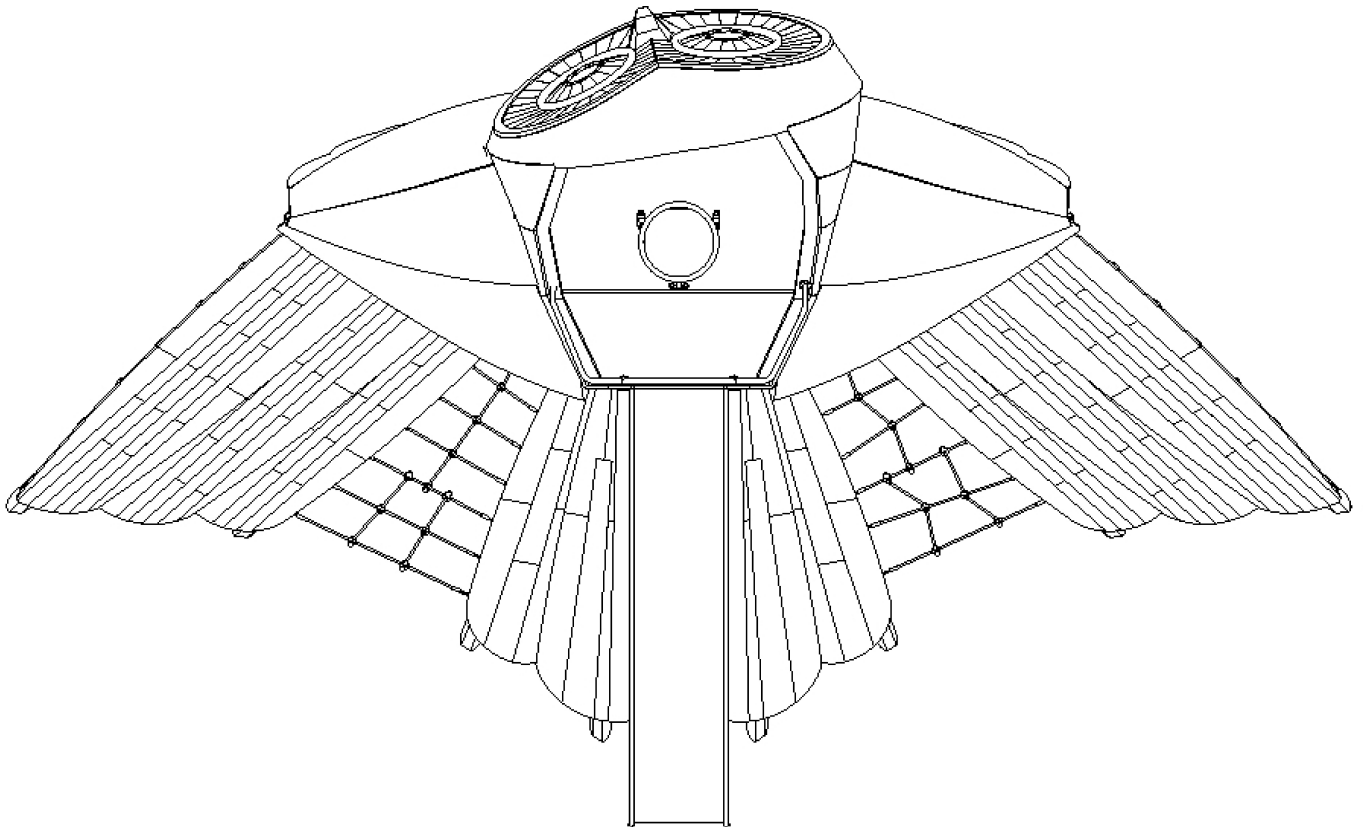

KRS-CONCEPT-OWL

Owl Play Sculpture

This play sculpture concept from KOMPAN Design Studio can have the design, size and play activities that fit your needs.

The Owl offers 360-degree play for children from the age of 4 and above. Strategically placed climbing grips and nets on the wings and body help challenge balance, cross-coordination and muscle strength. The top platform can also be accessed through a maze of platforms inside the stomach of The Owl. From the top platform, the children get to take in the world through the eyes of The Owl, and experience thrill and stomach tickling when sliding down the wide slide together. A hammock hidden underneath the tail gives the opportunity for a short, swaying break.

Product Line Nature Play

Category Robinia Play Sculptures

Age group 6m+

* = Highest designated play surface.
** = Total height of product.

Weight/heaviest parts	kg.	Installation (Manpower)	Persons
Concrete required	NaN m3	Installation (Hours)	Hours
Foundation amount/footing	NaN	Excavation	NaN m3