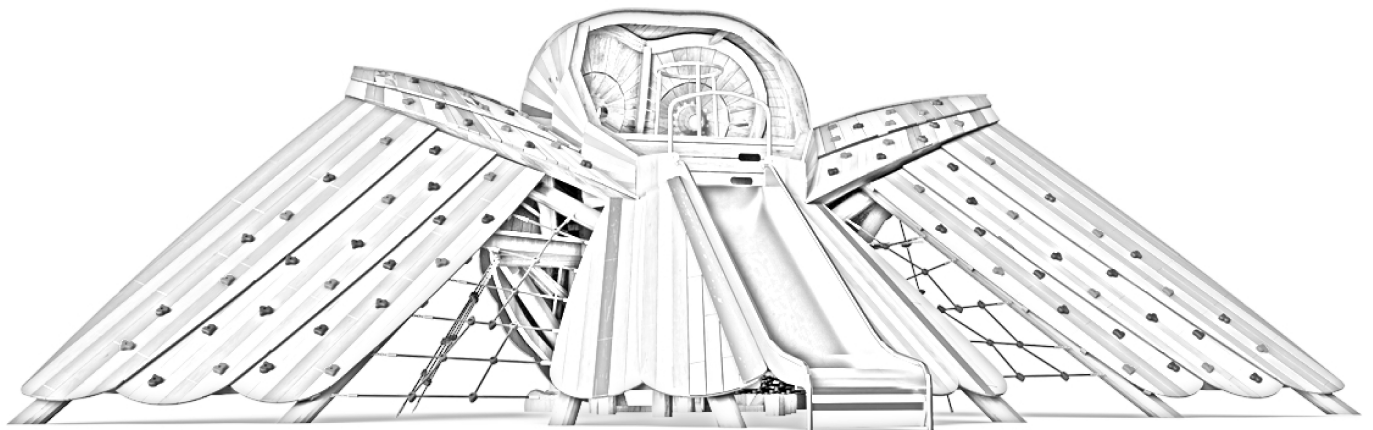

KRS-CONCEPT-OWL

Owl Play Sculpture

This play sculpture concept from KOMPAN Design Studio can have the design, size and play activities that fit your needs.

The Owl offers 360-degree play for children from the age of 4 and above. Strategically placed climbing grips and nets on the wings and body help challenge balance, cross-coordination and muscle strength. The top platform can also be accessed through a maze of platforms inside the stomach of The Owl. From the top platform, the children get to take in the world through the eyes of The Owl, and experience thrill and stomach tickling when sliding down the wide slide together. A hammock hidden underneath the tail gives the opportunity for a short, swaying break.

Product Line Nature Play

Category Robinia Play Sculptures

Age group 6m+

* = Highest designated play surface.
** = Total height of product.

Weight/heaviest parts	kg.	Installation (Manpower)	Persons
Concrete required	NaN m3	Installation (Hours)	Hours
Foundation amount/footing	NaN	Excavation	NaN m3