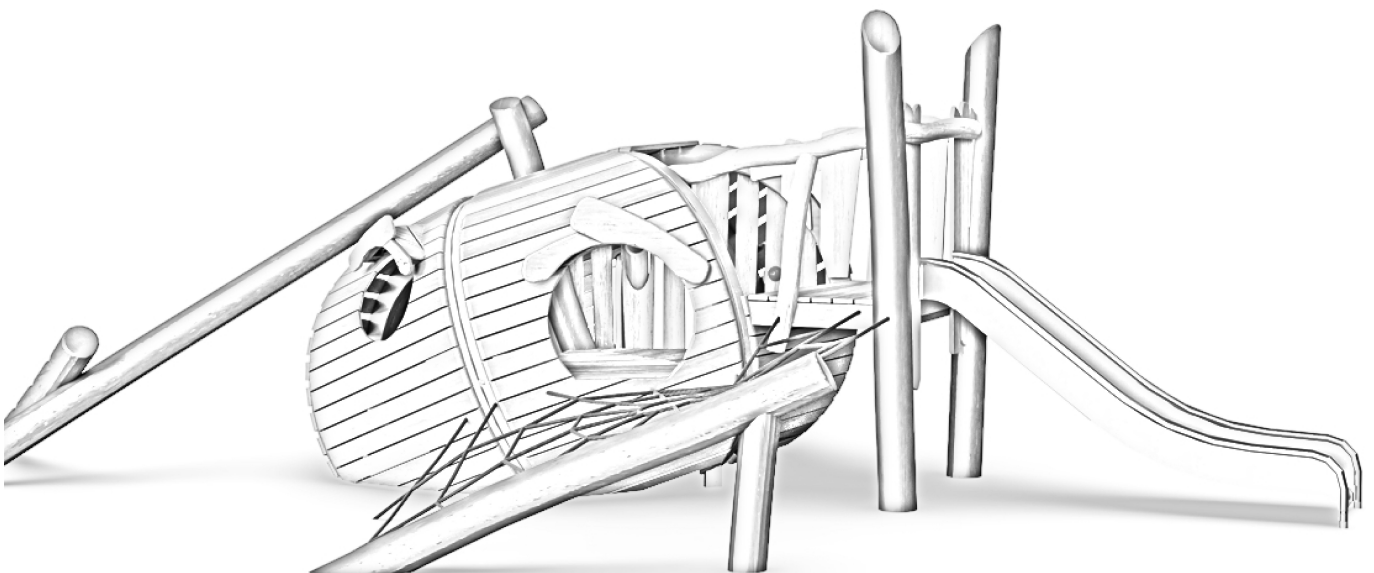

KRS-CONCEPT-PUMPKIN

Pumpkin Play Sculpture

This play sculpture concept from KOMPAN Design Studio can have the design, size and play activities that fit your needs.

The Pumpkin is a small and fun play structure for the youngest children from the age of two. It offers a variety of physical, social and dramatic play that support the child's cognitive development. Inside a small play table and window with membrane curtains inspire dramatic play and stimulate the tactile sense. Small platform steps lead to the balcony from where the small slide can be accessed.

Product Line Nature Play

Category Robinia Play Sculptures

* = Highest designated play surface.
** = Total height of product.

Weight/heaviest parts	kg.	Installation (Manpower)	Persons
Concrete required	NaN m3	Installation (Hours)	Hours
Foundation amount/footing	NaN	Excavation	NaN m3