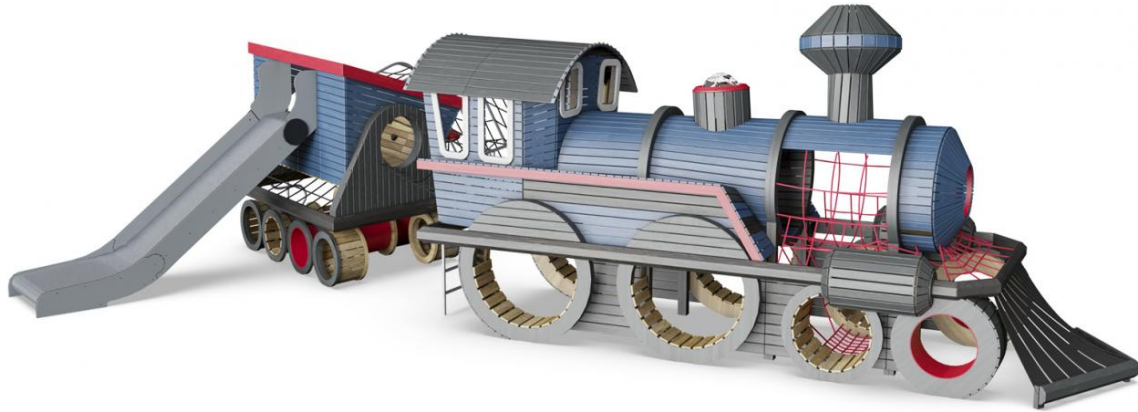

KRS-CONCEPT-TRAIN

Train Play Sculpture

This play sculpture concept from KOMPAN Design Studio can have the design, size and play activities that fit your needs.

The Train and Wagon present a fun and challenging play experience for big and small children from the age of four. In the train cab a large dashboard motivates dramatic play and trains logical thinking. The Kettle presents as a circular space to climb through, and a 3-dimensional net allows for accessing the space under the train. The Wagon, apart from inspiring use of language in imaginative dramatic play, stimulates physical play, through climbing and sliding. All the inside and outside meeting points support social interaction.

Product Line Nature Play

Category Robinia Play Sculptures

* = Highest designated play surface.
** = Total height of product.

Weight/heaviest parts	kg.	Installation (Manpower)	Persons
Concrete required	NaN m3	Installation (Hours)	Hours
Foundation amount/footing	NaN	Excavation	NaN m3