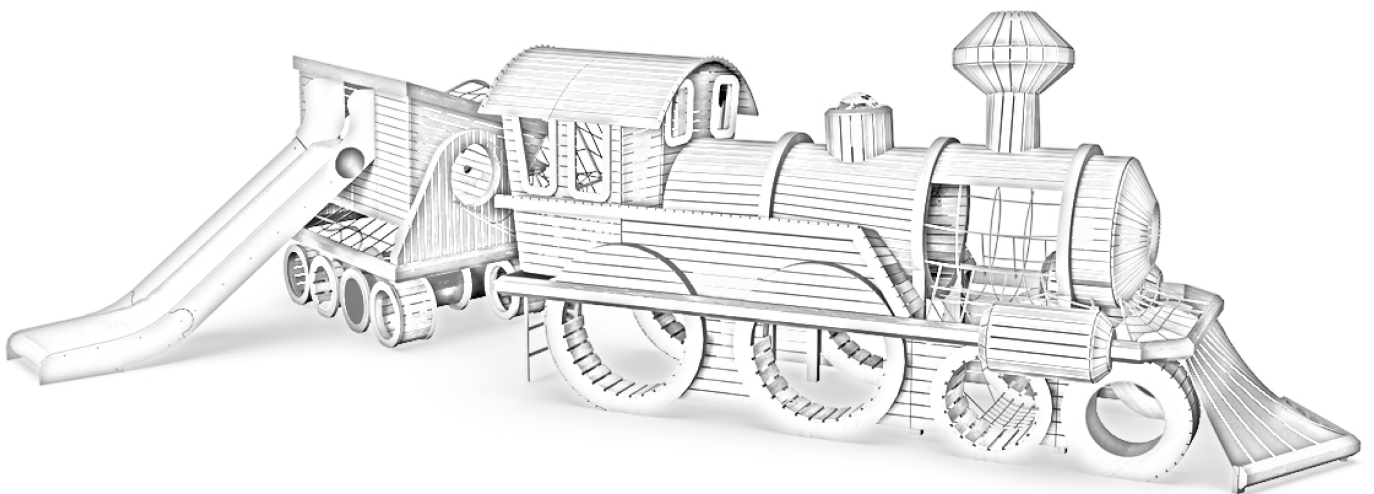

KRS-CONCEPT-TRAIN

Train Play Sculpture

This play sculpture concept from KOMPAN Design Studio can have the design, size and play activities that fit your needs.

The Train and Wagon present a fun and challenging play experience for big and small children from the age of four. In the train cab a large dashboard motivates dramatic play and trains logical thinking. The Kettle presents as a circular space to climb through, and a 3-dimensional net allows for accessing the space under the train. The Wagon, apart from inspiring use of language in imaginative dramatic play, stimulates physical play, through climbing and sliding. All the inside and outside meeting points support social interaction.

Product Line Nature Play

Category Robinia Play Sculptures

* = Highest designated play surface.
** = Total height of product.

Weight/heaviest parts	kg.	Installation (Manpower)	Persons
Concrete required	NaN m3	Installation (Hours)	Hours
Foundation amount/footing	NaN	Excavation	NaN m3