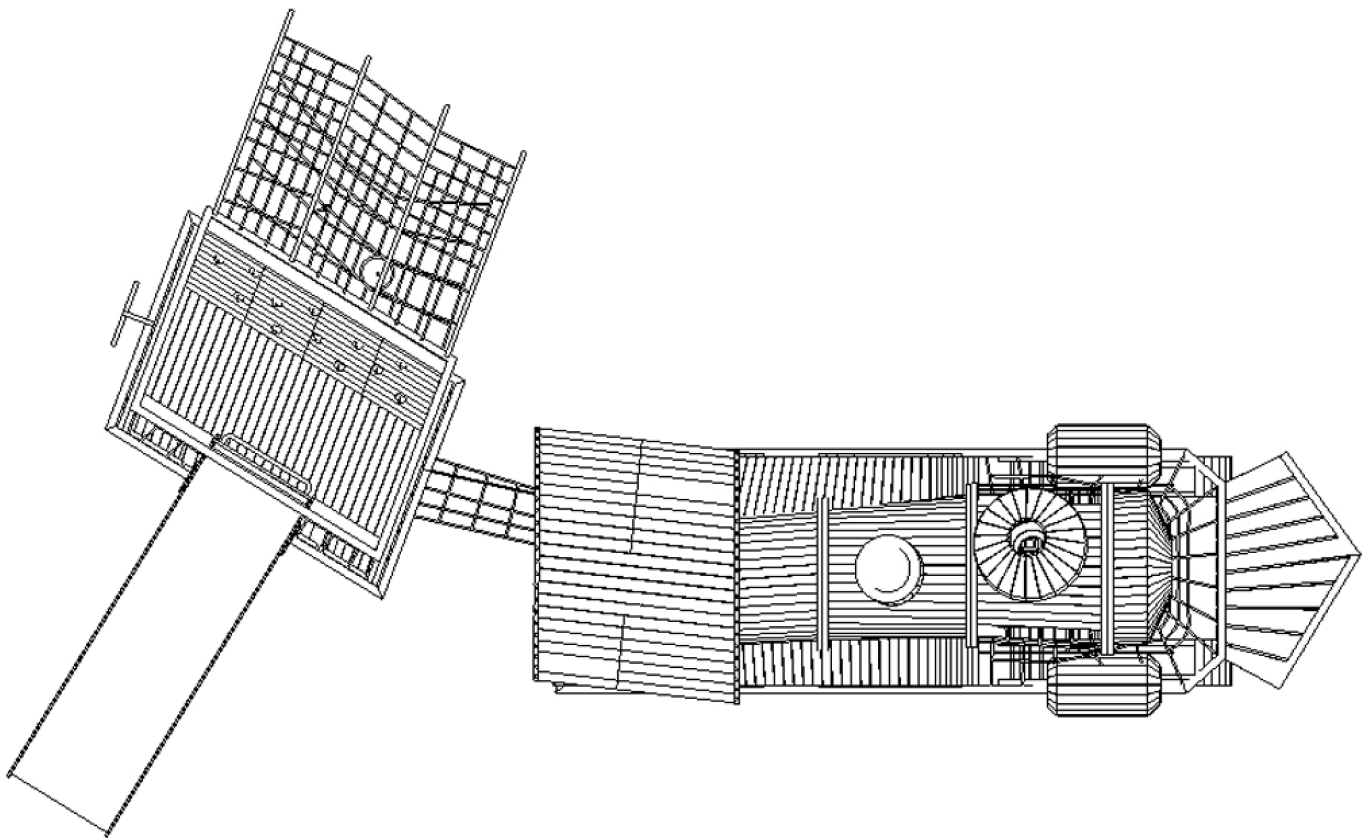

KRS-CONCEPT-TRAIN

Train Play Sculpture

This play sculpture concept from KOMPAN Design Studio can have the design, size and play activities that fit your needs.

The Train and Wagon present a fun and challenging play experience for big and small children from the age of four. In the train cab a large dashboard motivates dramatic play and trains logical thinking. The Kettle presents as a circular space to climb through, and a 3-dimensional net allows for accessing the space under the train. The Wagon, apart from inspiring use of language in imaginative dramatic play, stimulates physical play, through climbing and sliding. All the inside and outside meeting points support social interaction.

Product Line Nature Play

Category Robinia Play Sculptures

* = Highest designated play surface.
** = Total height of product.

Weight/heaviest parts	kg.	Installation (Manpower)	Persons
Concrete required	NaN m3	Installation (Hours)	Hours
Foundation amount/footing	NaN	Excavation	NaN m3