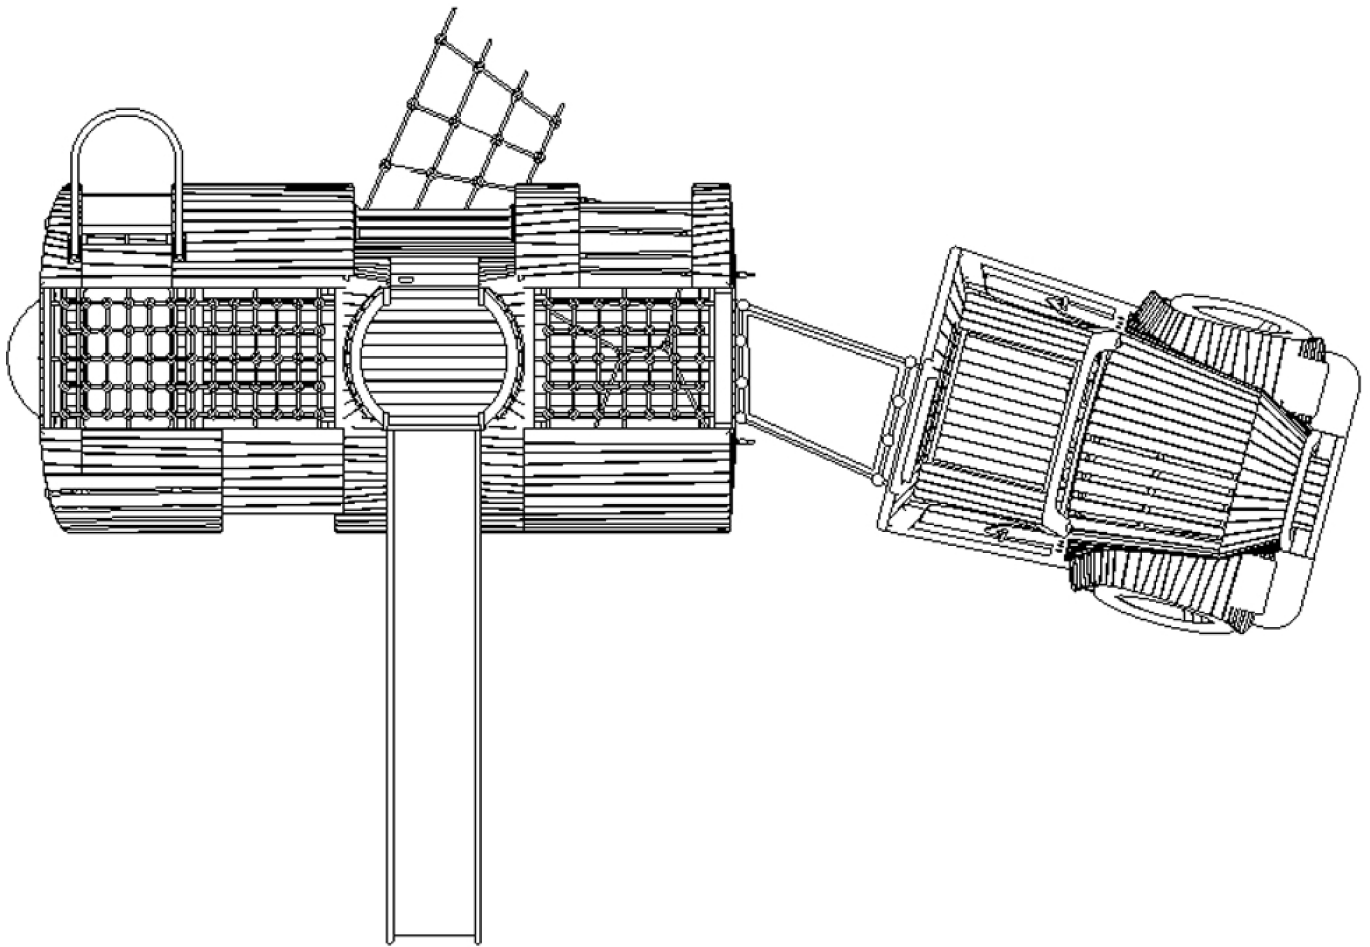

KRS-CONCEPT-TRUCK

Truck Play Sculpture

This play sculpture concept from KOMPAN Design Studio can have the design, size and play activities that fit your needs.

The Truck offers a variety of activities that support physical, social and dramatic play for children from the age of two. The steering house of The Truck presents with a variety of small creative and cognitive play activities, supporting the development of fine motor skills and dramatic play. The tank is a maze with different physical activities like nets, crawl-through tunnel and membranes, all designed to support the development of important motor skills.

Product Line Nature Play

Category Robinia Play Sculptures

* = Highest designated play surface.
** = Total height of product.

Weight/heaviest parts	kg.	Installation (Manpower)	Persons
Concrete required	NaN m3	Installation (Hours)	Hours
Foundation amount/footing	NaN	Excavation	NaN m3