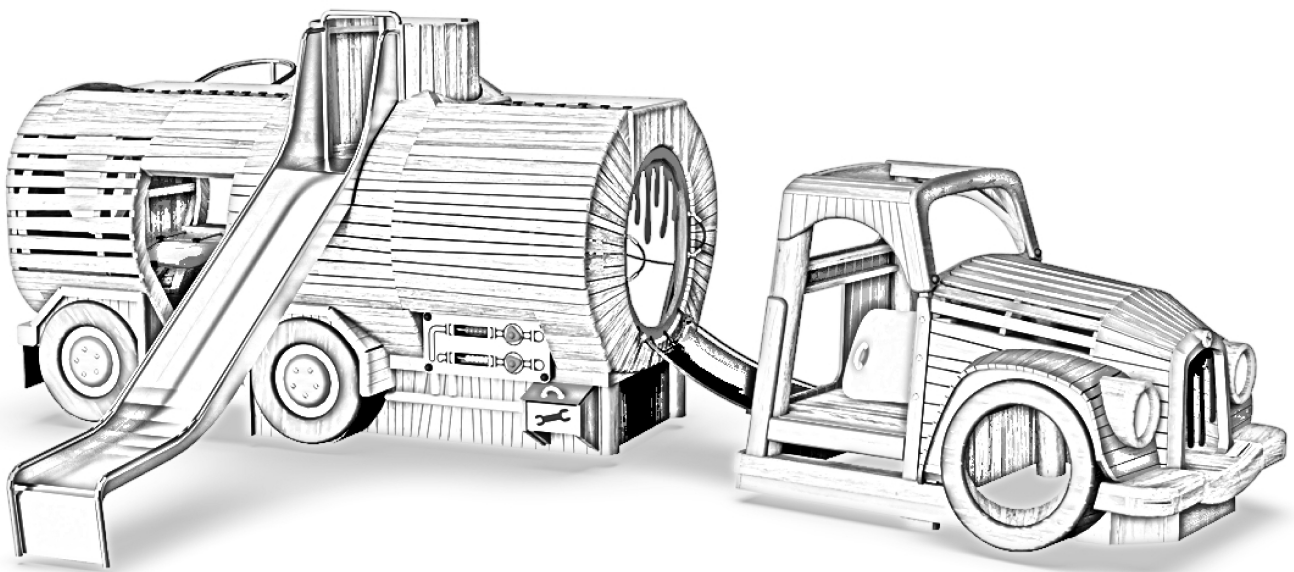

KRS-CONCEPT-TRUCK

Truck Play Sculpture

This play sculpture concept from KOMPAN Design Studio can have the design, size and play activities that fit your needs.

The Truck offers a variety of activities that support physical, social and dramatic play for children from the age of two. The steering house of The Truck presents with a variety of small creative and cognitive play activities, supporting the development of fine motor skills and dramatic play. The tank is a maze with different physical activities like nets, crawl-through tunnel and membranes, all designed to support the development of important motor skills.

Product Line Nature Play

Category Robinia Play Sculptures

* = Highest designated play surface.
** = Total height of product.

Weight/heaviest parts	kg.	Installation (Manpower)	Persons
Concrete required	NaN m3	Installation (Hours)	Hours
Foundation amount/footing	NaN	Excavation	NaN m3