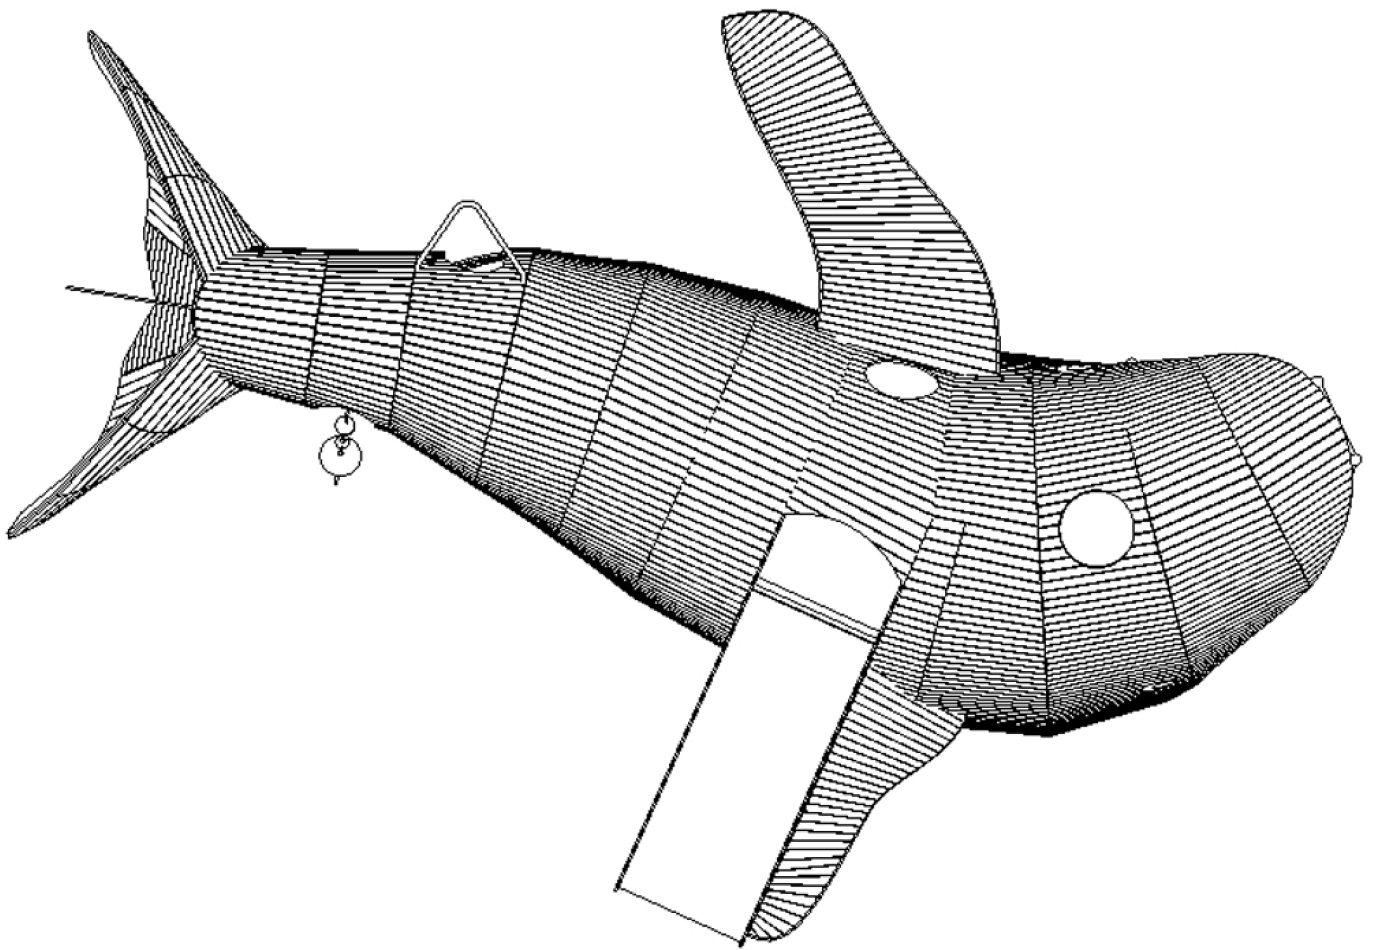

# KRS-CONCEPT-WHALE

## Whale Play Sculpture

**This play sculpture concept from KOMPAN Design Studio can have the design, size and play activities that fit your needs.**

The large whale offers challenging physical play for big and small children from the age of four. The 3-dimensional climbing net inside the mouth is filled with membranes, making it a fine meeting point for social interaction. The reward for climbing the net is the thrilling experience of sliding down the wide slide with a friend. The outside of The Whale is filled with climbing grips, creating an endless amount of bouldering routes that help build the child's cross-coordination and muscle strength.

**Product Line** Nature Play

**Category** Robinia Play Sculptures

\* = Highest designated play surface.  
\*\* = Total height of product.

<b>Weight/heaviest parts</b>	kg.	<b>Installation (Manpower)</b>	Persons
<b>Concrete required</b>	NaN m3	<b>Installation (Hours)</b>	Hours
<b>Foundation amount/footing</b>	NaN	<b>Excavation</b>	NaN m3