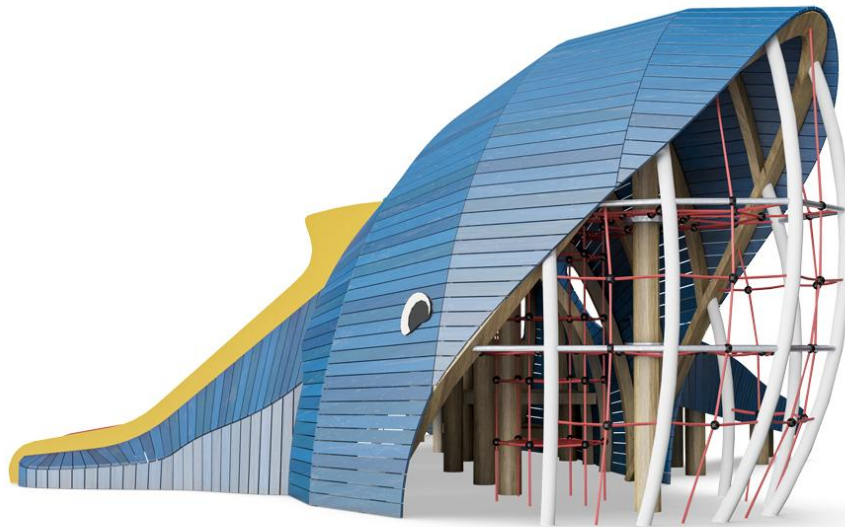

# KRS-CONCEPT-WHALE

## Whale Play Sculpture

**This play sculpture concept from KOMPAN Design Studio can have the design, size and play activities that fit your needs.**

The large whale offers challenging physical play for big and small children from the age of four. The 3-dimensional climbing net inside the mouth is filled with membranes, making it a fine meeting point for social interaction. The reward for climbing the net is the thrilling experience of sliding down the wide slide with a friend. The outside of The Whale is filled with climbing grips, creating an endless amount of bouldering routes that help build the child's cross-coordination and muscle strength.

**Product Line** Nature Play

**Category** Robinia Play Sculptures

\* = Highest designated play surface.  
\*\* = Total height of product.

<b>Weight/heaviest parts</b>	kg.	<b>Installation (Manpower)</b>	Persons
<b>Concrete required</b>	NaN m3	<b>Installation (Hours)</b>	Hours
<b>Foundation amount/footing</b>	NaN	<b>Excavation</b>	NaN m3