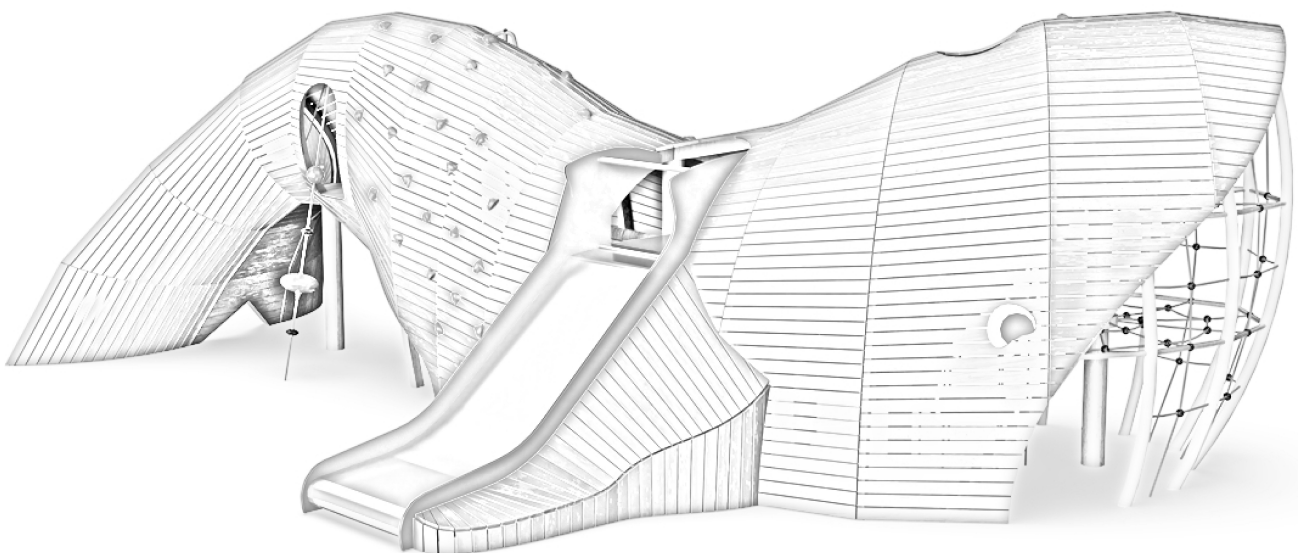

# KRS-CONCEPT-WHALE

## Whale Play Sculpture

**This play sculpture concept from KOMPAN Design Studio can have the design, size and play activities that fit your needs.**

The large whale offers challenging physical play for big and small children from the age of four. The 3-dimensional climbing net inside the mouth is filled with membranes, making it a fine meeting point for social interaction. The reward for climbing the net is the thrilling experience of sliding down the wide slide with a friend. The outside of The Whale is filled with climbing grips, creating an endless amount of bouldering routes that help build the child's cross-coordination and muscle strength.

**Product Line** Nature Play

**Category** Robinia Play Sculptures

\* = Highest designated play surface.  
\*\* = Total height of product.

<b>Weight/heaviest parts</b>	kg.	<b>Installation (Manpower)</b>	Persons
<b>Concrete required</b>	NaN m3	<b>Installation (Hours)</b>	Hours
<b>Foundation amount/footing</b>	NaN	<b>Excavation</b>	NaN m3