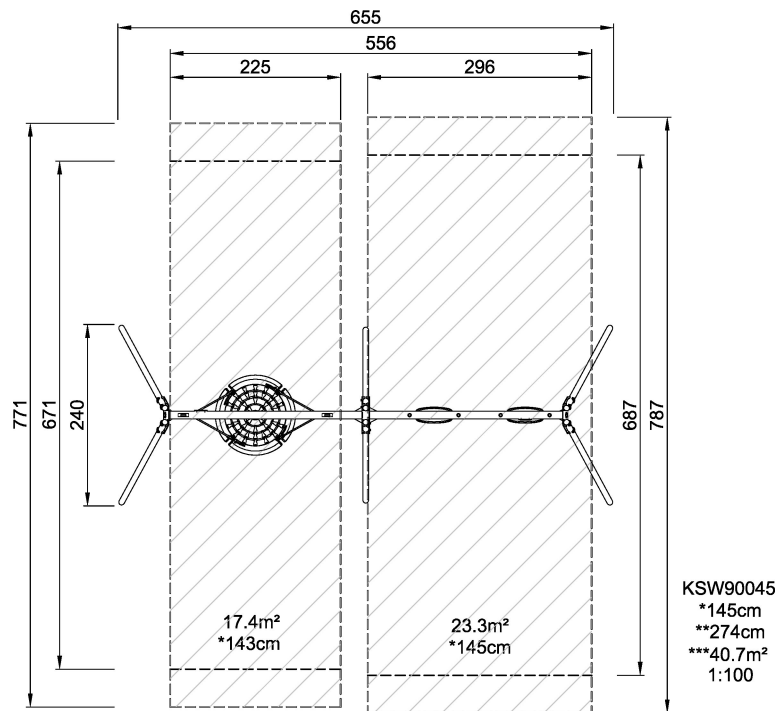

KSW90045

Two Bay Swing (100cm Birds Nest Nest + 2 seats) H=2,5m, std. seats

KOMPAN[®]
Let's play

Of all the play activities, swinging is a favorite: children love it, as it can be done individually and together. This swing set combines that joy and adds the possibility of different body positions and group sizes with two single swing seats and one nest swing seat. A great place to play, for all ages, for hours and days. Swinging apart from being great fun, trains the children's ABC: agility, balance and coordination as well as their spatial awareness. These motor skills are crucial to being able to judge distances and navigate, traffic safely. Swings allows for standing sitting, lying ? and not least jumping off. Apart from the motor skills training, this trains the arm, leg and core muscles. The jumping off builds bone density ? the majority of which is built up during the first years of life. And it's for all abilities here.

Product Line	Traditional Play
Category	Swings
Age group	4 - 10
Max. fall height (CM)	145
Total height (CM)	274
Safety Zone	40.7 m2

IN-
GROU.

* = Highest designated play surface.
** = Total height of product.