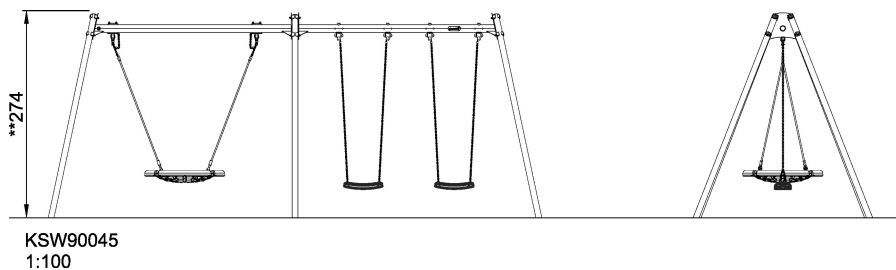

KSW90045

Two Bay Swing (100cm Birds Nest Nest + 2 seats) H=2,5m, std. seats

KOMPAN[®]
Let's play

Of all the play activities, swinging is a favorite: children love it, as it can be done individually and together. This swing set combines that joy and adds the possibility of different body positions and group sizes with two single swing seats and one nest swing seat. A great place to play, for all ages, for hours and days. Swinging apart from being great fun, trains the children's ABC: agility, balance and coordination as well as their spatial awareness. These motor skills are crucial to being able to judge distances and navigate, traffic safely. Swings allows for standing sitting, lying ? and not least jumping off. Apart from the motor skills training, this trains the arm, leg and core muscles. The jumping off builds bone density ? the majority of which is built up during the first years of life. And it's for all abilities here.

Product Line	Traditional Play
Category	Swings
Age group	4 - 10
Max. fall height (CM)	145
Total height (CM)	274
Safety Zone	40.7 m2

IN-
GROU.

* = Highest designated play surface.
** = Total height of product.