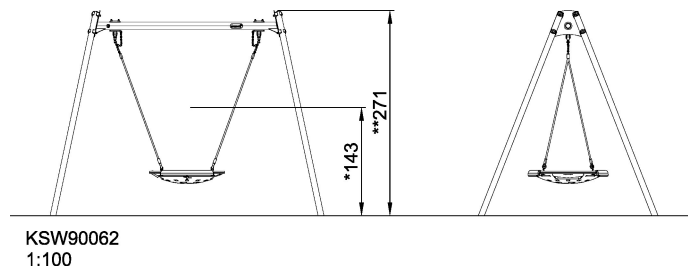

KSW90062

Birds Nest Swing H=2,5m, ø100cm Birds Nest Shell

KOMPAN swings can be configured to adapt individual needs & demands. All A-Frame swings are available in 2,0m and 2,5m height with posts of impregnated pine wood, hardwood or hot dip galvanized steel. As seats we offer standard swing seat, cradle seat, toddler seat or bird nests with a diameter of ø100cm or 120cm. Further the seats are available with either hot dip galvanized chains or stainless steel chains and if preferred with antiwrap suspensions. The modular swing system also enable multibay configurations with 2,3,4 or more sections.

Product Line	Freestanding Play Equipment
Category	Swings
Age group	4 - 10
Max. fall height (CM)	143
Total height (CM)	271
Safety Zone	17.4 m ²

IN-
GROU.

* = Highest designated play surface.
** = Total height of product.