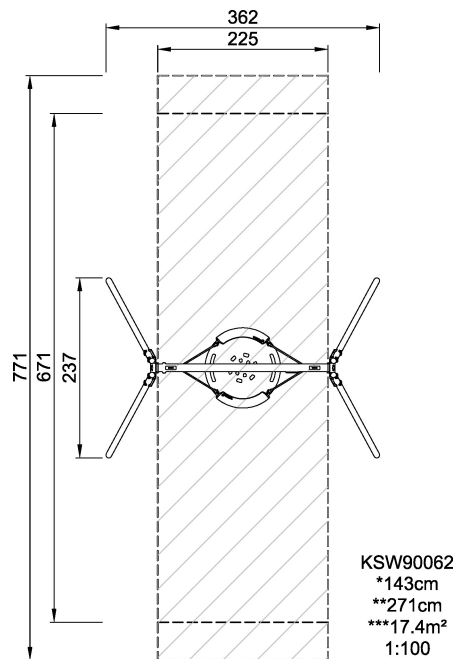

KSW90062

Birds Nest Swing H=2,5m, ø100cm Birds Nest Shell

KOMPAN swings can be configured to adapt individual needs & demands. All A-Frame swings are available in 2,0m and 2,5m height with posts of impregnated pine wood, hardwood or hot dip galvanized steel. As seats we offer standard swing seat, cradle seat, toddler seat or bird nests with a diameter of ø100cm or 120cm. Further the seats are available with either hot dip galvanized chains or stainless steel chains and if preferred with antiwrap suspensions. The modular swing system also enable multibay configurations with 2,3,4 or more sections.

Product Line	Freestanding Play Equipment
Category	Swings
Age group	4 - 10
Max. fall height (CM)	143
Total height (CM)	271
Safety Zone	17.4 m ²

IN-
GROU.

* = Highest designated play surface.
** = Total height of product.