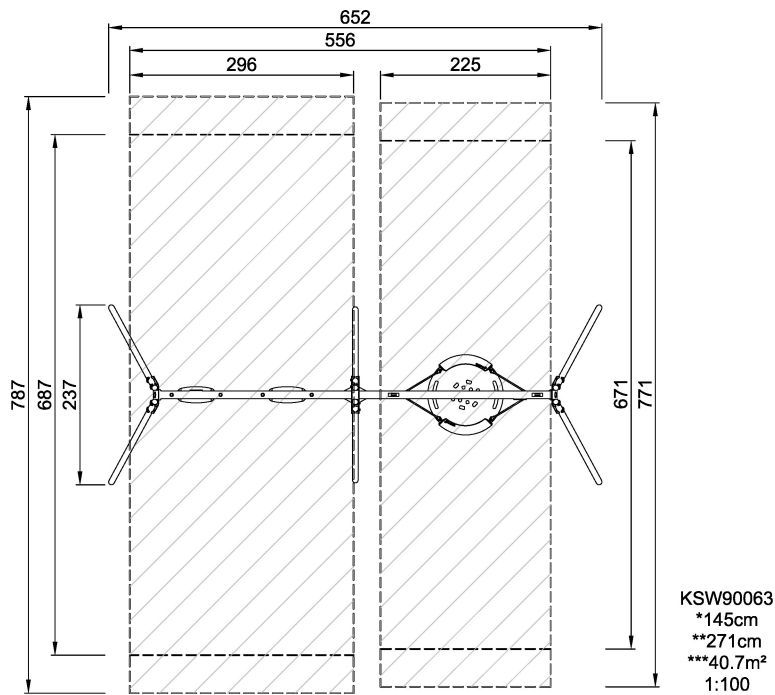

KSW90063

Two Bay Swing (ø100cm Birds Nest Shell + 2 seats) H=2,5m, std. seats

KOMPAN swings can be configured to adapt individual needs & demands. All A-Frame swings are available in 2,0m and 2,5m height with posts of impregnated pine wood, hardwood or hot dip galvanized steel. As seats we offer standard swing seat, cradle seat, toddler seat or bird nests with a diameter of ø100cm or 120cm. Further the seats are available with either hot dip galvanized chains or stainless steel chains and if preferred with antiwrap suspensions. The modular swing system also enable multibay configurations with 2,3,4 or more sections.

Product Line	Freestanding Play Equipment
Category	Swings
Age group	4 - 10
Max. fall height (CM)	145
Total height (CM)	271
Safety Zone	40.7 m ²

IN-
GROU.

* = Highest designated play surface.
** = Total height of product.