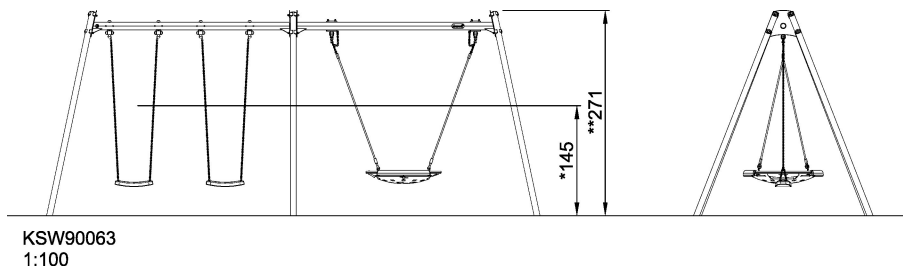

KSW90063

Two Bay Swing (ø100cm Birds Nest Shell + 2 seats) H=2,5m, std. seats

KOMPAN swings can be configured to adapt individual needs & demands. All A-Frame swings are available in 2,0m and 2,5m height with posts of impregnated pine wood, hardwood or hot dip galvanized steel. As seats we offer standard swing seat, cradle seat, toddler seat or bird nests with a diameter of ø100cm or 120cm. Further the seats are available with either hot dip galvanized chains or stainless steel chains and if preferred with antiwrap suspensions. The modular swing system also enable multibay configurations with 2,3,4 or more sections.

Product Line	Freestanding Play Equipment
Category	Swings
Age group	4 - 10
Max. fall height (CM)	145
Total height (CM)	271
Safety Zone	40.7 m ²

IN-
GROU.

* = Highest designated play surface.
** = Total height of product.