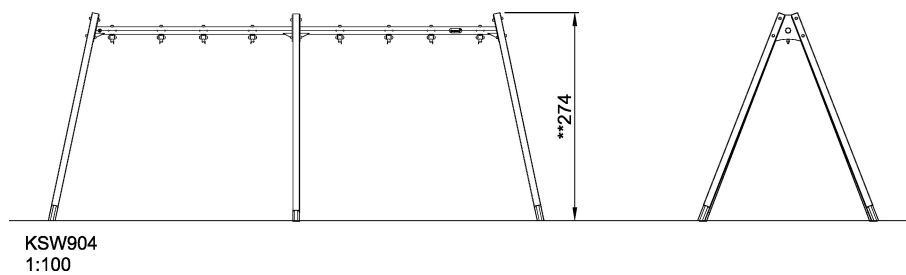

# A-Frame swing - frame for 4 seat

**KOMPAN**  
Let's play

KOMPAN swings can be configured to adapt individual needs & demands. All A-Frame swings are available in 2,0m and 2,5m height with posts of impregnated pine wood, hardwood or hot dip galvanized steel. As seats we offer standard swing seat, cradle seat, toddler seat or bird nests with a diameter of  $\varnothing$ 100cm or 120cm. Further the seats are available with either hot dip galvanized chains or stainless steel chains and if preferred with antiwrap suspensions. The modular swing system also enable multibay configurations with 2,3,4 or more sections.

**Product Line** Freestanding Play Equipment

**Category** Swings

**Total height (CM)**274

**IN-  
GROU.**

KSW904-xx02  
\*XXcm  
\*\*274cm  
\*\*\*XXm<sup>2</sup>  
1:100

\* = Highest designated play surface.  
\*\* = Total height of product.