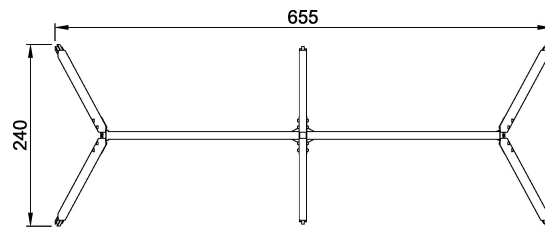

# A-Frame swing - frame for 4 seat

**KOMPAN**  
Let's play

KOMPAN swings can be configured to adapt individual needs & demands. All A-Frame swings are available in 2,0m and 2,5m height with posts of impregnated pine wood, hardwood or hot dip galvanized steel. As seats we offer standard swing seat, cradle seat, toddler seat or bird nests with a diameter of  $\varnothing$ 100cm or 120cm. Further the seats are available with either hot dip galvanized chains or stainless steel chains and if preferred with antiwrap suspensions. The modular swing system also enable multibay configurations with 2,3,4 or more sections.

**Product Line** Freestanding Play Equipment

**Category** Swings

**Total height (CM)**274

**IN-  
GROU.**

KSW904-xx02  
\*XXcm  
\*\*274cm  
\*\*\*XXm<sup>2</sup>  
1:100

\* = Highest designated play surface.  
\*\* = Total height of product.