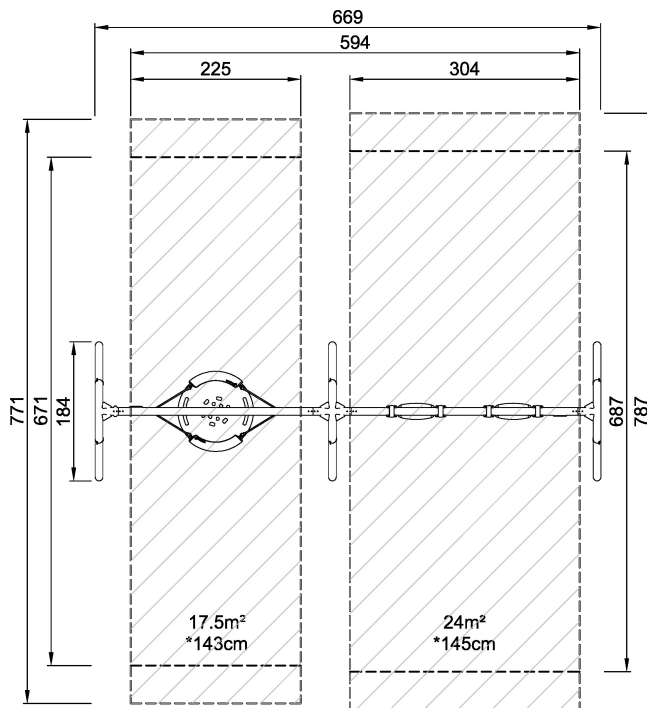

KSW92010

2 Bay Portal Swing 2,5 meters with Birds Nest Shell Seat. Anthracite legs & connector. Galvanized crossbeam. Antiwrap

KOMPAN swings can be configured to adapt individual needs & demands. All A-Frame swings are available in 2,0m and 2,5m height with posts of impregnated pine wood, hardwood or hot dip galvanized steel. As seats we offer standard swing seat, cradle seat, toddler seat or bird nests with a diameter of \varnothing 100cm or 120cm. Further the seats are available with either hot dip galvanized chains or stainless steel chains and if preferred with antiwrap suspensions. The modular swing system also enable multibay configurations with 2,3,4 or more sections.

Product Line	Freestanding Play Equipment
Category	Swings
Age group	4 - 10
Max. fall height (CM)	143
Total height (CM)	255
Safety Zone	41 m ²

INCLUSIVE

IN-
GROU.

ADA / INCLUSIVE

ASTM

KSW92010
*143cm
**255cm
***41m²
1:100

KSW92010
1:100

* = Highest designated play surface.
** = Total height of product.

Weight/heaviest parts	kg.	Installation (Manpower)	Persons
Concrete required	NaN m3	Installation (Hours)	Hours
Foundation amount/footing	NaN	Excavation	NaN m3