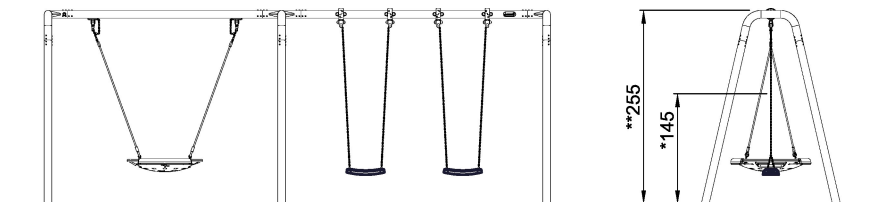

KSW92010

2 Bay Portal Swing 2,5 meters with Birds Nest Shell Seat. Anthracite legs & connector. Galvanized crossbeam. Antiwrap

KOMPAN swings can be configured to adapt individual needs & demands. All A-Frame swings are available in 2,0m and 2,5m height with posts of impregnated pine wood, hardwood or hot dip galvanized steel. As seats we offer standard swing seat, cradle seat, toddler seat or bird nests with a diameter of \varnothing 100cm or 120cm. Further the seats are available with either hot dip galvanized chains or stainless steel chains and if preferred with antiwrap suspensions. The modular swing system also enable multibay configurations with 2,3,4 or more sections.

Product Line	Freestanding Play Equipment
Category	Swings
Age group	4 - 10
Max. fall height (CM)	143
Total height (CM)	255
Safety Zone	41 m ²

INCLUSIVE

IN-
GROU.

ADA / INCLUSIVE

ASTM

KSW92010
*143cm
**255cm
***41m²
1:100

KSW92010
1:100

* = Highest designated play surface.
** = Total height of product.

Weight/heaviest parts	kg.	Installation (Manpower)	Persons
Concrete required	NaN m3	Installation (Hours)	Hours
Foundation amount/footing	NaN	Excavation	NaN m3