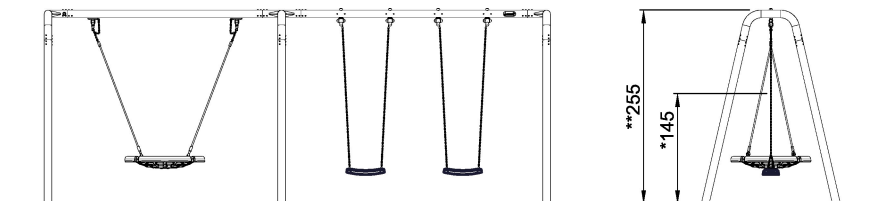

KSW92011

2 Bay Portal Swing 2,5 meters with Birds Nest Rope Seat. Anthracite legs & connector. Galvanized crossbeam.

KOMPAN swings can be configured to adapt individual needs & demands. All A-Frame swings are available in 2,0m and 2,5m height with posts of impregnated pine wood, hardwood or hot dip galvanized steel. As seats we offer standard swing seat, cradle seat, toddler seat or bird nests with a diameter of \varnothing 100cm or 120cm. Further the seats are available with either hot dip galvanized chains or stainless steel chains and if preferred with antiwrap suspensions. The modular swing system also enable multibay configurations with 2,3,4 or more sections.

Product Line	Freestanding Play Equipment
Category	Swings
Age group	4 - 10
Max. fall height (CM)	143
Total height (CM)	255
Safety Zone	41.5 m ²

INCLUSIVE

IN-
GROU.

ADA / INCLUSIVE

ASTM

KSW92011
1:100

* = Highest designated play surface.
** = Total height of product.