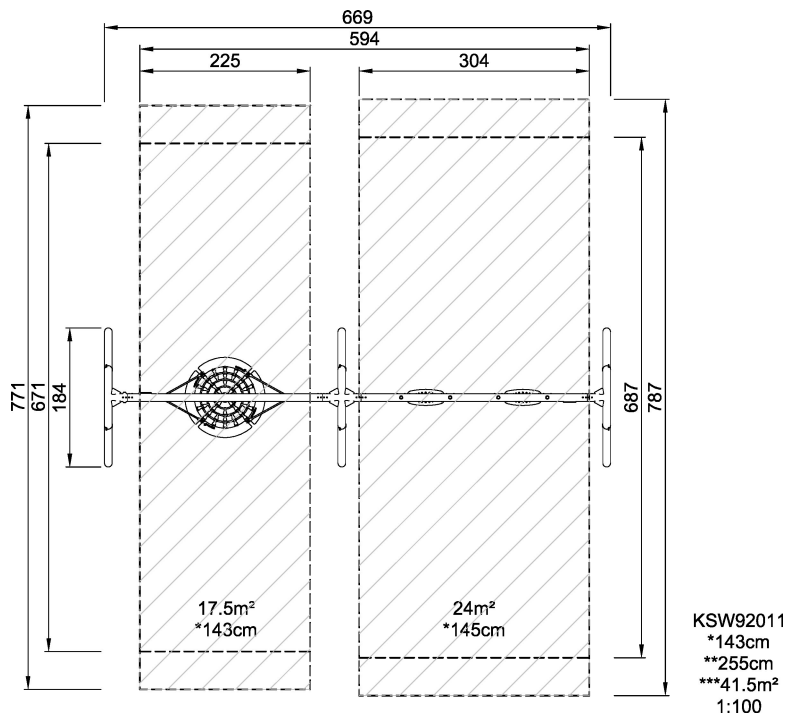

KSW92011

2 Bay Portal Swing 2,5 meters with Birds Nest Rope Seat. Anthracite legs & connector. Galvanized crossbeam.

KOMPAN swings can be configured to adapt individual needs & demands. All A-Frame swings are available in 2,0m and 2,5m height with posts of impregnated pine wood, hardwood or hot dip galvanized steel. As seats we offer standard swing seat, cradle seat, toddler seat or bird nests with a diameter of \varnothing 100cm or 120cm. Further the seats are available with either hot dip galvanized chains or stainless steel chains and if preferred with antiwrap suspensions. The modular swing system also enable multibay configurations with 2,3,4 or more sections.

Product Line	Freestanding Play Equipment
Category	Swings
Age group	4 - 10
Max. fall height (CM)	143
Total height (CM)	255
Safety Zone	41.5 m ²

INCLUSIVE

IN-
GROU.

ADA / INCLUSIVE

ASTM

KSW92011
1:100

* = Highest designated play surface.
** = Total height of product.