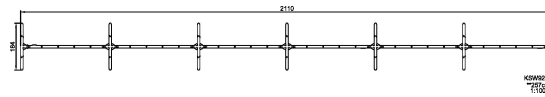

KSW9212

Portal swing 12-seats

Portal Swing Frame Combination

Product Line Freestanding Play Equipment

Category Swings

Age group 2+

Total height (CM) 257

IN-
GROU.

ASTM

* = Highest designated play surface.
** = Total height of product.

Weight/heaviest parts	kg.	Installation (Manpower)	Persons
Concrete required	NaN m3	Installation (Hours)	Hours
Foundation amount/footing	NaN	Excavation	NaN m3