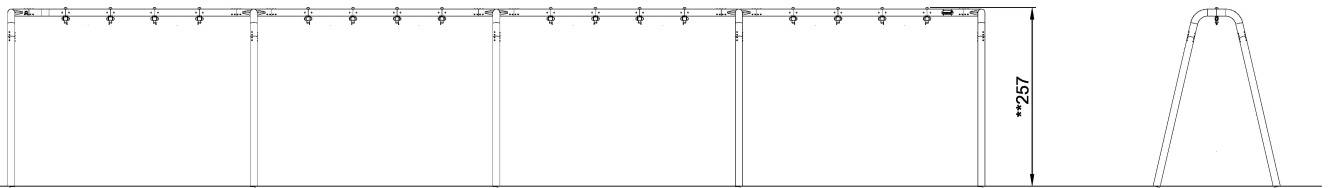

KSW928

Portal swing 8-seats

KOMPAN[®]
Let's play

Portal Swing Frame Combination

Product Line Freestanding Play Equipment

Category Swings

Age group 2+

Total height (CM) 257

IN-
GROU.

ASTM

KSW928
**257cm
1:100

KSW928
1:100

* = Highest designated play surface.
** = Total height of product.

Weight/heaviest parts	kg.	Installation (Manpower)	Persons
Concrete required	NaN m3	Installation (Hours)	Hours
Foundation amount/footing	NaN	Excavation	NaN m3