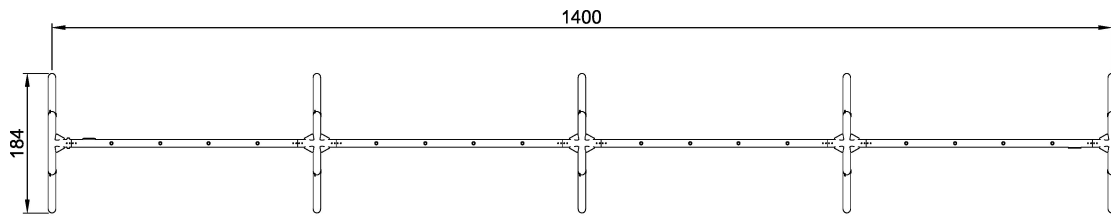

KSW928

Portal swing 8-seats

KOMPAN[®]
Let's play

Portal Swing Frame Combination

Product Line Freestanding Play Equipment

Category Swings

Age group 2+

Total height (CM) 257

IN-
GROU.

ASTM

KSW928
**257cm
1:100

KSW928
1:100

* = Highest designated play surface.
** = Total height of product.

Weight/heaviest parts	kg.	Installation (Manpower)	Persons
Concrete required	NaN m3	Installation (Hours)	Hours
Foundation amount/footing	NaN	Excavation	NaN m3