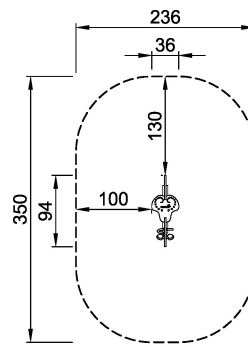

Product Line	Traditional Play
Category	Springers
Age group	2 - 6
Max. fall height (CM)	60
Total height (CM)	77
Safety Zone	7.4 m2

**SUR-
FACE**

ASTM

M10170P
*60cm
**77cm
***7.4m²
1:100

M10170P
1:100

* = Highest designated play surface.
** = Total height of product.