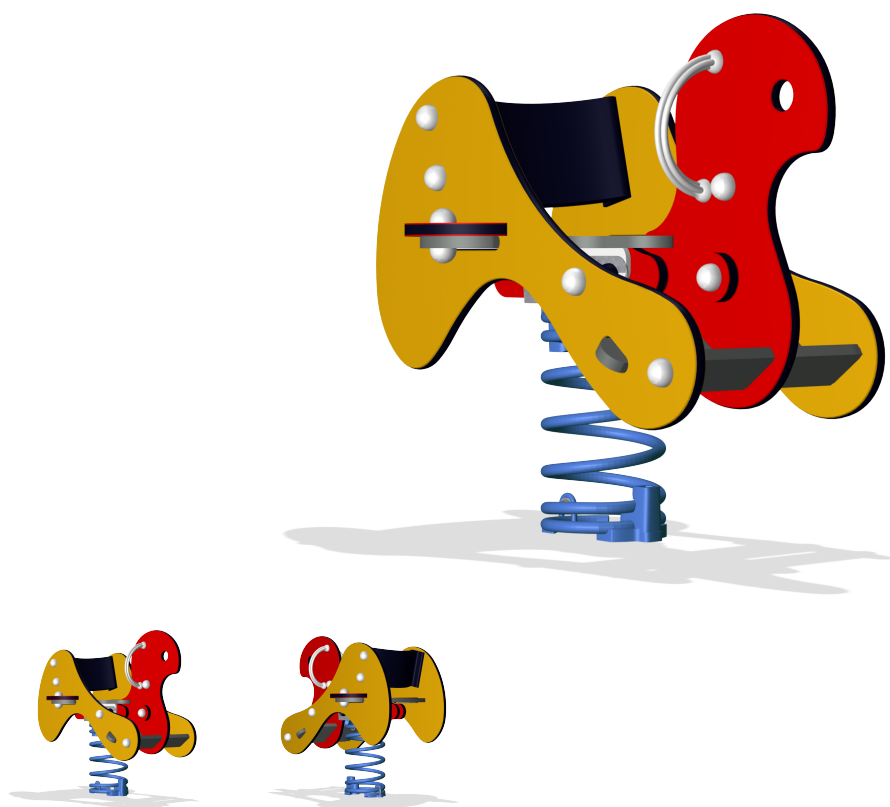

M106
Crazy Gander

The nearest relative to the Crazy Hen is the Crazy Gander. Sitting within the safe and secure haven of the Crazy Gander, all children are able to experience the joy of a seesaw ride. The comfortable back-support, side panels and footgrips ensure good support and a safe ride, making this ideal playground equipment for children with poor coordination or physical disabilities. We are sure that most children will find it easy to get in or out of the Crazy Gander without adult help.

Product Line	Traditional Play
Category	Springers
Age group	2 - 6
Max. fall height (CM)	60
Total height (CM)	78
Safety Zone	8 m2

SURFACE

ASTM

M10670P
*60cm
**78cm
***8m²
1:100

M10670P
1:100

* = Highest designated play surface.
** = Total height of product.