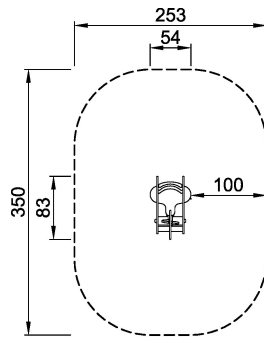

M106
Crazy Gander

The nearest relative to the Crazy Hen is the Crazy Gander. Sitting within the safe and secure haven of the Crazy Gander, all children are able to experience the joy of a seesaw ride. The comfortable back-support, side panels and footgrips ensure good support and a safe ride, making this ideal playground equipment for children with poor coordination or physical disabilities. We are sure that most children will find it easy to get in or out of the Crazy Gander without adult help.

Product Line	Traditional Play
Category	Springers
Age group	2 - 6
Max. fall height (CM)	60
Total height (CM)	78
Safety Zone	8 m2

SURFACE

ASTM

M10670P
*60cm
**78cm
***8m²
1:100

M10670P
1:100

* = Highest designated play surface.
** = Total height of product.