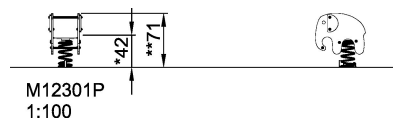

| | |
|------------------------------|--------------------|
| Product Line | Traditional Play |
| Category | Springers |
| Age group | 2 - 6 |
| Max. fall height (CM) | 60 |
| Total height (CM) | 71 |
| Safety Zone | 7.6 m ² |

**SUR-
FACE**

ASTM

M12301P
*60cm
**71cm
***7.6m²
1:100

* = Highest designated play surface.
** = Total height of product.

| | | | |
|----------------------------------|--------|--------------------------------|---------|
| Weight/heaviest parts | kg. | Installation (Manpower) | Persons |
| Concrete required | NaN m3 | Installation (Hours) | Hours |
| Foundation amount/footing | NaN | Excavation | NaN m3 |