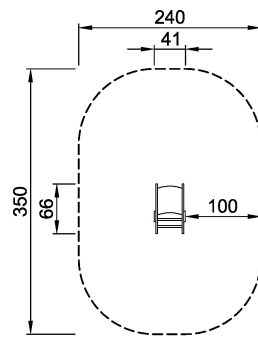

| | |
|------------------------------|--------------------|
| Product Line | Traditional Play |
| Category | Springers |
| Age group | 2 - 6 |
| Max. fall height (CM) | 60 |
| Total height (CM) | 71 |
| Safety Zone | 7.6 m ² |

**SUR-
FACE**

ASTM

M12301P
*60cm
**71cm
***7.6m²
1:100

* = Highest designated play surface.
** = Total height of product.

| | | | |
|----------------------------------|--------|--------------------------------|---------|
| Weight/heaviest parts | kg. | Installation (Manpower) | Persons |
| Concrete required | NaN m3 | Installation (Hours) | Hours |
| Foundation amount/footing | NaN | Excavation | NaN m3 |