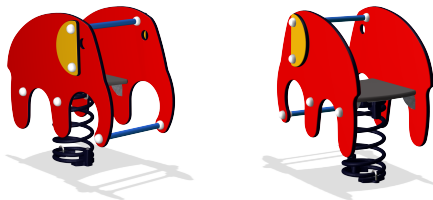

M123

Crazy Nellie

All the animals are just ready and waiting for fun and excitement. The Crazy Horse offers a good safe ride, made extra secure by red tubing, which has a triple function of handle, footgrip and back-support. Up in the saddle with room for two - and then away to the wild west! The elephant and the turtle also offer secure and safe seating even at the fastest pace. The tall side panels, and blue tubing hand and footgrips, plus the comfortable wide seat of nonslip and shock-absorbing material, allows for maximum safety and comfort - also when climbing in and out.

| | |
|------------------------------|--------------------|
| Product Line | Traditional Play |
| Category | Springers |
| Age group | 2 - 6 |
| Max. fall height (CM) | 60 |
| Total height (CM) | 71 |
| Safety Zone | 7.6 m ² |