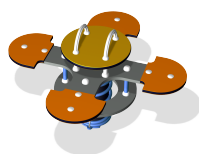

**M128**  
**Crazy Daisy**

The Crazy Daisy is all about working together. When all the seats are filled the children have to coordinate their movements if they want the Crazy Daisy to move, although two children can have an equally enjoyable ride as four. The Crazy Daisy is aimed at quite young children and features accordingly two solid easy-to-grip handles placed in the middle of the equipment.

<b>Product Line</b>	Traditional Play
<b>Category</b>	Springers
<b>Age group</b>	2 - 6
<b>Max. fall height (CM)</b>	60
<b>Total height (CM)</b>	62
<b>Safety Zone</b>	9.6 m2

**SUR-  
FACE**

**ASTM**

M12870P  
\*60cm  
\*\*62cm  
\*\*\*9.6m<sup>2</sup>  
1:100