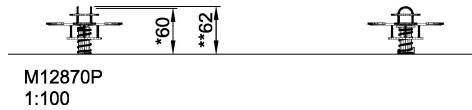

**M128**  
**Crazy Daisy**

The Crazy Daisy is all about working together. When all the seats are filled the children have to coordinate their movements if they want the Crazy Daisy to move, although two children can have an equally enjoyable ride as four. The Crazy Daisy is aimed at quite young children and features accordingly two solid easy-to-grip handles placed in the middle of the equipment.

<b>Product Line</b>	Traditional Play
<b>Category</b>	Springers
<b>Age group</b>	2 - 6
<b>Max. fall height (CM)</b>	60
<b>Total height (CM)</b>	62
<b>Safety Zone</b>	9.6 m2

**SUR-  
FACE**

**ASTM**

M12870P  
\*60cm  
\*\*62cm  
\*\*\*9.6m<sup>2</sup>  
1:100

M12870P  
1:100

\* = Highest designated play surface.  
\*\* = Total height of product.

<b>Weight/heaviest parts</b>	kg.	<b>Installation (Manpower)</b>	Persons
<b>Concrete required</b>	NaN m3	<b>Installation (Hours)</b>	Hours
<b>Foundation amount/footing</b>	NaN	<b>Excavation</b>	NaN m3