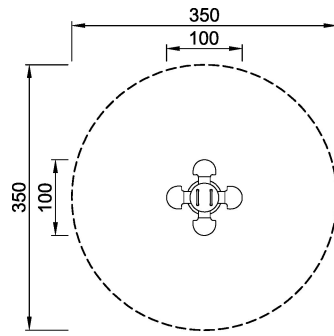

**M128**  
**Crazy Daisy**

The Crazy Daisy is all about working together. When all the seats are filled the children have to coordinate their movements if they want the Crazy Daisy to move, although two children can have an equally enjoyable ride as four. The Crazy Daisy is aimed at quite young children and features accordingly two solid easy-to-grip handles placed in the middle of the equipment.

<b>Product Line</b>	Traditional Play
<b>Category</b>	Springers
<b>Age group</b>	2 - 6
<b>Max. fall height (CM)</b>	60
<b>Total height (CM)</b>	62
<b>Safety Zone</b>	9.6 m2

**SUR-  
FACE**

**ASTM**

M12870P  
\*60cm  
\*\*62cm  
\*\*\*9.6m<sup>2</sup>  
1:100

M12870P  
1:100

\* = Highest designated play surface.  
\*\* = Total height of product.

<b>Weight/heaviest parts</b>	kg.	<b>Installation (Manpower)</b>	Persons
<b>Concrete required</b>	NaN m3	<b>Installation (Hours)</b>	Hours
<b>Foundation amount/footing</b>	NaN	<b>Excavation</b>	NaN m3