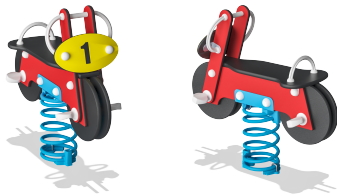

M130

Crazy Scrambler

A whoosh of excitement is felt when this fast little motorbike, leaning to one side, takes the corner. This sturdy play item with its powerful single spring-motor can seat two policemen, one behind the other. So hold on to your hats everyone!

Product Line	Traditional Play
Category	Springers
Age group	2 - 6
Max. fall height (CM)	60
Total height (CM)	83
Safety Zone	7.4 m2

SOCIALIZE

ROCK

DRAMATIC PLAY

INCLUSIVE

**SUR-
FACE**

ADA / INCLUSIVE

ASTM