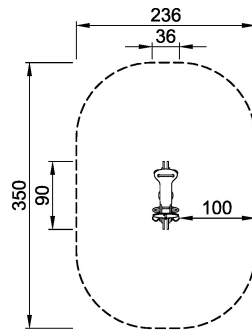

Product Line	Traditional Play
Category	Springers
Age group	2 - 6
Max. fall height (CM)	60
Total height (CM)	83
Safety Zone	7.4 m2

SOCIALIZE

ROCK

DRAMATIC PLAY

INCLUSIVE

**SUR-
FACE**

ADA / INCLUSIVE

ASTM

M13070P
*60cm
**83cm
***7.4m²
1:100

M13070P
1:100

* = Highest designated play surface.
** = Total height of product.

Weight/heaviest parts	kg.	Installation (Manpower)	Persons
Concrete required	NaN m ³	Installation (Hours)	Hours
Foundation amount/footing	NaN	Excavation	NaN m ³