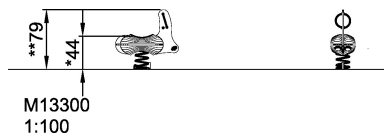

Product Line	Traditional Play
Category	Springers
Age group	2 - 6
Max. fall height (CM)	60
Total height (CM)	79
Safety Zone	5.6 m2

**SUR-
FACE**

ASTM

M13300
*60cm
**79cm
***5.6m²
1:100

* = Highest designated play surface.
** = Total height of product.