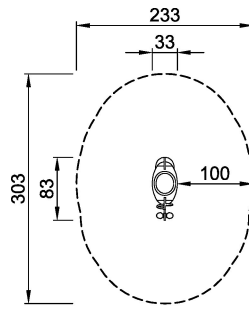

Product Line	Traditional Play
Category	Springers
Age group	2 - 6
Max. fall height (CM)	60
Total height (CM)	79
Safety Zone	5.6 m2

**SUR-
FACE**

ASTM

M13300
*60cm
**79cm
***5.6m²
1:100

* = Highest designated play surface.
** = Total height of product.