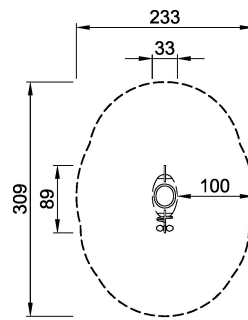

Product Line	Traditional Play
Category	Springers
Age group	2 - 6
Max. fall height (CM)	60
Total height (CM)	78
Safety Zone	5.7 m2

**SUR-
FACE**

ASTM

M13400
*60cm
**78cm
***5.7m²
1:100

* = Highest designated play surface.
** = Total height of product.