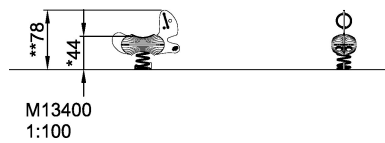

Product Line	Traditional Play
Category	Springers
Age group	2 - 6
Max. fall height (CM)	60
Total height (CM)	78
Safety Zone	5.7 m2

**SUR-
FACE**

ASTM

M13400
*60cm
**78cm
***5.7m²
1:100

* = Highest designated play surface.
** = Total height of product.