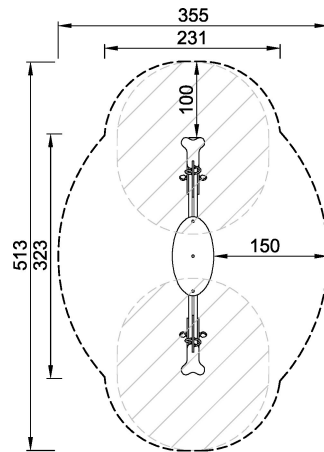

This new edition to our classic range of KOMPAN seesaws has a good large suspension; one child can quite safely sit alone, or several children can comfortably seesaw together. The platform in the middle allows more children to join in the game.

| | |
|------------------------------|---------------------|
| Product Line | Traditional Play |
| Category | Seesaws |
| Age group | 3 - 8 |
| Max. fall height (CM) | 100 |
| Total height (CM) | 92 |
| Safety Zone | 13.7 m ² |

**SUR-
FACE**

ASTM

M14374P
*100cm
**92cm
***13.7m²
1:100

M14374P
1:100

* = Highest designated play surface.
** = Total height of product.

| | | | |
|----------------------------------|--------------------|--------------------------------|--------------------|
| Weight/heaviest parts | kg. | Installation (Manpower) | Persons |
| Concrete required | NaN m ³ | Installation (Hours) | Hours |
| Foundation amount/footing | NaN | Excavation | NaN m ³ |