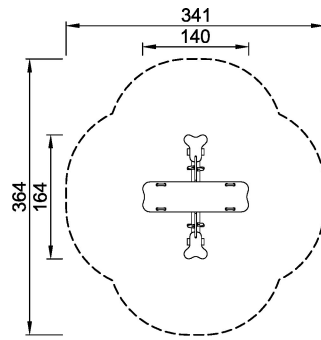

M155

Quartet Seesaw

KOMPAN[®]
Let's play

There is ample space for two friends to have a seesaw ride but as its name reveals, the Quartet Seesaw also has room for one or more of the friendly crowd to take a seesaw ride on the broad wings, sitting, kneeling or - if they are really feeling brave - standing. This equipment - like all the other spring-based items from KOMPAN - is featured with a special spring construction ensuring that even if a child suddenly stops and jumps off along the way, the other child will not be let down with a bump.

Product Line	Traditional Play
Category	Seesaws
Age group	3 - 8
Max. fall height (CM)	100
Total height (CM)	82
Safety Zone	9.3 m ²

SOCIALIZE

ROCK

BALANCE

DRAMATIC
PLAY

INCLUSIVE

**SUR-
FACE**

M15525P
*100cm
**82cm
***9.3m²
1:100

* = Highest designated play surface.
** = Total height of product.

Weight/heaviest parts	kg.	Installation (Manpower)	Persons
Concrete required	NaN m ³	Installation (Hours)	Hours
Foundation amount/footing	NaN	Excavation	NaN m ³