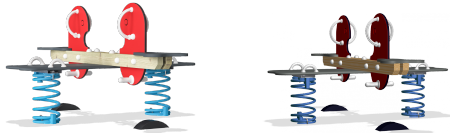

M155

Quartet Seesaw

KOMPAN[®]
Let's play

There is ample space for two friends to have a seesaw ride but as its name reveals, the Quartet Seesaw also has room for one or more of the friendly crowd to take a seesaw ride on the broad wings, sitting, kneeling or - if they are really feeling brave - standing. This equipment - like all the other spring-based items from KOMPAN - is featured with a special spring construction ensuring that even if a child suddenly stops and jumps off along the way, the other child will not be let down with a bump.

Product Line	Traditional Play
Category	Seesaws
Age group	3 - 8
Max. fall height (CM)	100
Total height (CM)	82
Safety Zone	9.3 m ²

SOCIALIZE

ROCK

BALANCE

DRAMATIC
PLAY

INCLUSIVE

**SUR-
FACE**

M15525P
*100cm
**82cm
***9.3m²
1:100