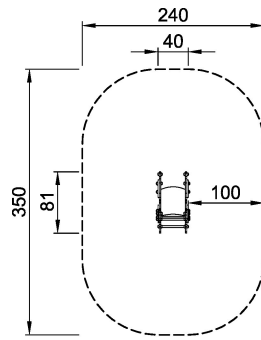

Product Line	Traditional Play
Category	Springers
Age group	2 - 6
Max. fall height (CM)	60
Total height (CM)	78
Safety Zone	7.5 m2

**SUR-
FACE**

ASTM

M16601P
*60cm
**78cm
***7.5m²
1:100

M16601P
1:100

* = Highest designated play surface.
** = Total height of product.