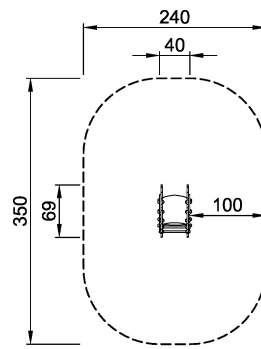

M168
Ladybird

Lady birds usually crawl on one's finger, before flying away. This one is inviting you to join him. Just climb up, be seated and the little bug will take you for a ride. Hold on to hand- and footholds and the trip can begin.

Product Line	Traditional Play
Category	Springers
Age group	2 - 6
Max. fall height (CM)	60
Total height (CM)	79
Safety Zone	7.5 m2

**SUR-
FACE**

ASTM

M16801P
*60cm
**79cm
***7.5m²
1:100

M16801P
1:100

* = Highest designated play surface.
** = Total height of product.