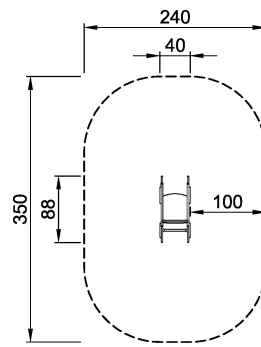

M170
Dune Buggy

Climb the Buggy and take a ride along the seaside. The lively little car is a real fast-runner, when you first you are in it. Take seat and rock along.

Product Line	Traditional Play
Category	Springers
Age group	2 - 6
Max. fall height (CM)	60
Total height (CM)	77
Safety Zone	7.5 m2

**SUR-
FACE**

ASTM

M17001P
*60cm
**77cm
***7.5m²
1:100

* = Highest designated play surface.
** = Total height of product.

Weight/heaviest parts	kg.	Installation (Manpower)	Persons
Concrete required	NaN m ³	Installation (Hours)	Hours
Foundation amount/footing	NaN	Excavation	NaN m ³