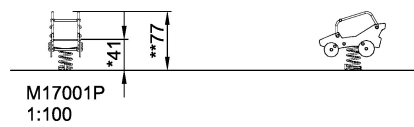

M170
Dune Buggy

Climb the Buggy and take a ride along the seaside. The lively little car is a real fast-runner, when you first you are in it. Take seat and rock along.

Product Line	Traditional Play
Category	Springers
Age group	2 - 6
Max. fall height (CM)	60
Total height (CM)	77
Safety Zone	7.5 m2

**SUR-
FACE**

ASTM

M17001P
*60cm
**77cm
***7.5m²
1:100

* = Highest designated play surface.
** = Total height of product.

Weight/heaviest parts	kg.	Installation (Manpower)	Persons
Concrete required	NaN m ³	Installation (Hours)	Hours
Foundation amount/footing	NaN	Excavation	NaN m ³