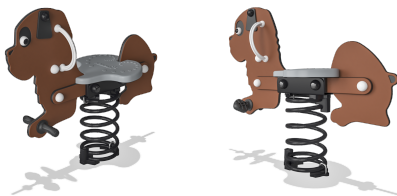

M173

Fairytale Dog

The fabulous dog with the big eyes from the fairytale the Tinderbox by Hans Christian Andersen just tantalises children. The rider is placed in the seat and well balanced with a leg on each side and from there can choose to rock with the highest momentum or to enjoy a more controlled ride.

Product Line	Themed Play
Category	THE SMART PLAYGROUND™ (Digital)
Age group	2 - 6
Max. fall height (CM)	60
Total height (CM)	80
Safety Zone	7.54 m2

**SUR-
FACE**

ASTM

M17301-xxP
*60cm
**80cm
***7.54m²
1:100