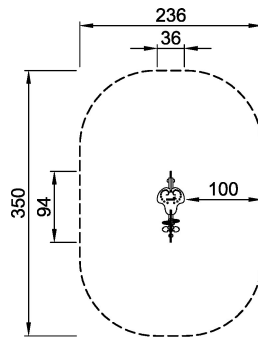

M173

Fairytale Dog

The fabulous dog with the big eyes from the fairytale the Tinderbox by Hans Christian Andersen just tantalises children. The rider is placed in the seat and well balanced with a leg on each side and from there can choose to rock with the highest momentum or to enjoy a more controlled ride.

Product Line	Themed Play
Category	THE SMART PLAYGROUND™ (Digital)
Age group	2 - 6
Max. fall height (CM)	60
Total height (CM)	80
Safety Zone	7.54 m2

**SUR-
FACE**

ASTM

M17301-xxP
*60cm
**80cm
***7.54m²
1:100

M17301
1:100

* = Highest designated play surface.
** = Total height of product.

Weight/heaviest parts	kg.	Installation (Manpower)	Persons
Concrete required	NaN m ³	Installation (Hours)	Hours
Foundation amount/footing	NaN	Excavation	NaN m ³