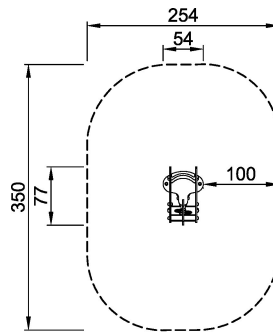

Enjoy a ride in our fabulous fairytale Swan. Sitting within the safe and secure haven of the Swan, all children are able to experience the joy of a seesaw ride. The comfortable back-support, side panels and foot grips ensure good support and a safe ride, making this ideal playground equipment for children with poor coordination or physical disabilities. We are sure that most children will find it easy to get in or out of the Swan without adult help.

<b>Product Line</b>	Themed Play
<b>Category</b>	THE SMART PLAYGROUND™ (Digital)
<b>Age group</b>	2 - 6
<b>Max. fall height (CM)</b>	60
<b>Total height (CM)</b>	79
<b>Safety Zone</b>	8 m <sup>2</sup>

**SUR-  
FACE**

**ASTM**

M17401-xxP  
\*60cm  
\*\*79cm  
\*\*\*8m<sup>2</sup>  
1:100

M17401  
1:100

\* = Highest designated play surface.  
\*\* = Total height of product.

<b>Weight/heaviest parts</b>	kg.	<b>Installation (Manpower)</b>	Persons
<b>Concrete required</b>	NaN m3	<b>Installation (Hours)</b>	Hours
<b>Foundation amount/footing</b>	NaN	<b>Excavation</b>	NaN m3