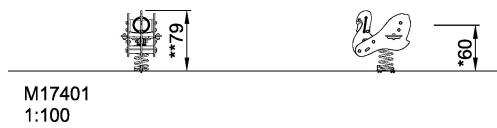

Enjoy a ride in our fabulous fairytale Swan. Sitting within the safe and secure haven of the Swan, all children are able to experience the joy of a seesaw ride. The comfortable back-support, side panels and foot grips ensure good support and a safe ride, making this ideal playground equipment for children with poor coordination or physical disabilities. We are sure that most children will find it easy to get in or out of the Swan without adult help.

<b>Product Line</b>	Themed Play
<b>Category</b>	THE SMART PLAYGROUND™ (Digital)
<b>Age group</b>	2 - 6
<b>Max. fall height (CM)</b>	60
<b>Total height (CM)</b>	79
<b>Safety Zone</b>	8 m <sup>2</sup>

**SUR-  
FACE**

**ASTM**

M17401-xxP  
\*60cm  
\*\*79cm  
\*\*\*8m<sup>2</sup>  
1:100

M17401  
1:100

\* = Highest designated play surface.  
\*\* = Total height of product.

<b>Weight/heaviest parts</b>	kg.	<b>Installation (Manpower)</b>	Persons
<b>Concrete required</b>	NaN m3	<b>Installation (Hours)</b>	Hours
<b>Foundation amount/footing</b>	NaN	<b>Excavation</b>	NaN m3