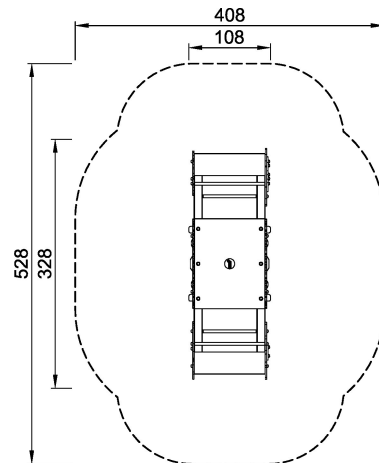

M176

Fairytale Seesaw

Take a ride with farm animals from the fairytale the Ugly Duckling by Hans Christian Andersen. A large number of players can find space to join the trip on this raft. Safely seated at both ends with hands and feet positioned on secure bars, the youngest will enjoy a good rocking. The more experienced player can sit, lie or stand on the center plate, from where they can influence the ride considerably. All involved players will have to cooperate, to find out how to make the ride a success for all. The soothing movement makes one want to sing and enjoy the rhythm.

Product Line	Themed Play
Category	THE SMART PLAYGROUND™ (Digital)
Age group	3 - 8
Max. fall height (CM)	100
Total height (CM)	109
Safety Zone	18 m2

SUR-FACE

ASTM

M17601P
*100cm
**109cm
***18m²
1:100

M17601
1:100

* = Highest designated play surface.
** = Total height of product.

Weight/heaviest parts	kg.	Installation (Manpower)	Persons
Concrete required	NaN m3	Installation (Hours)	Hours
Foundation amount/footing	NaN	Excavation	NaN m3