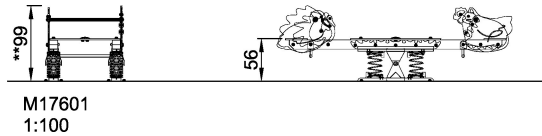

Product Line	Themed Play
Category	THE SMART PLAYGROUND™ (Digital)
Age group	3 - 8
Max. fall height (CM)	100
Total height (CM)	109
Safety Zone	18 m2

SUR-FACE

ASTM

M17601P
*100cm
**109cm
***18m²
1:100

M17601
1:100

* = Highest designated play surface.
** = Total height of product.

Weight/heaviest parts	kg.	Installation (Manpower)	Persons
Concrete required	NaN m3	Installation (Hours)	Hours
Foundation amount/footing	NaN	Excavation	NaN m3