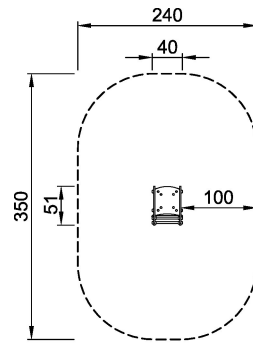

Product Line	Themed Play
Category	THE SMART PLAYGROUND™ (Digital)
Age group	2 - 6
Max. fall height (CM)	60
Total height (CM)	78
Safety Zone	7.5 m2

**SUR-
FACE**

ASTM

M17701-xxP
*60cm
**78cm
***7.5m²
1:100

* = Highest designated play surface.
** = Total height of product.

Weight/heaviest parts	kg.	Installation (Manpower)	Persons
Concrete required	NaN m ³	Installation (Hours)	Hours
Foundation amount/footing	NaN	Excavation	NaN m ³