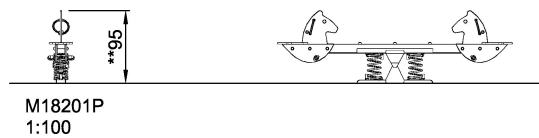

<b>Product Line</b>	Traditional Play
<b>Category</b>	Seesaws
<b>Age group</b>	3 - 8
<b>Max. fall height (CM)</b>	100
<b>Total height (CM)</b>	95
<b>Safety Zone</b>	10.6 m <sup>2</sup>

SOCIALIZE

ROCK

DRAMATIC PLAY

INCLUSIVE

**SUR-  
FACE**

ADA / INCLUSIVE

**ASTM**

\* = Highest designated play surface.  
\*\* = Total height of product.

<b>Weight/heaviest parts</b>	kg.	<b>Installation (Manpower)</b>	Persons
<b>Concrete required</b>	NaN m <sup>3</sup>	<b>Installation (Hours)</b>	Hours
<b>Foundation amount/footing</b>	NaN	<b>Excavation</b>	NaN m <sup>3</sup>