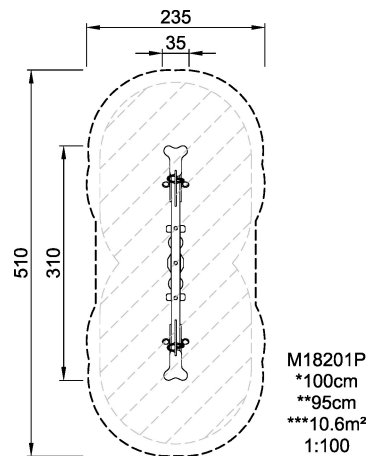

<b>Product Line</b>	Traditional Play
<b>Category</b>	Seesaws
<b>Age group</b>	3 - 8
<b>Max. fall height (CM)</b>	100
<b>Total height (CM)</b>	95
<b>Safety Zone</b>	10.6 m <sup>2</sup>

SOCIALIZE

ROCK

DRAMATIC PLAY

INCLUSIVE

**SUR-  
FACE**

ADA / INCLUSIVE

**ASTM**

\* = Highest designated play surface.  
\*\* = Total height of product.

<b>Weight/heaviest parts</b>	kg.	<b>Installation (Manpower)</b>	Persons
<b>Concrete required</b>	NaN m <sup>3</sup>	<b>Installation (Hours)</b>	Hours
<b>Foundation amount/footing</b>	NaN	<b>Excavation</b>	NaN m <sup>3</sup>