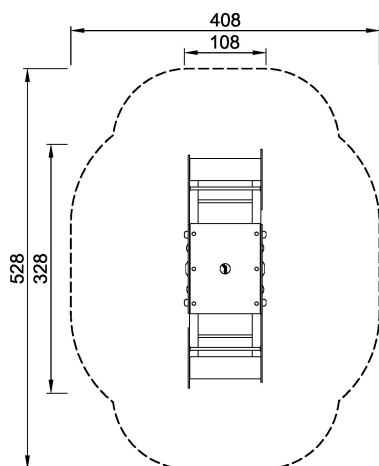

<b>Product Line</b>	Traditional Play
<b>Category</b>	Seesaws
<b>Age group</b>	3 - 8
<b>Max. fall height (CM)</b>	100
<b>Total height (CM)</b>	100
<b>Safety Zone</b>	18 m2

**SUR-  
FACE**

**ASTM**

M18703P  
\*100cm  
\*\*100cm  
\*\*\*18m<sup>2</sup>  
1:100

M18703P  
1:100

\* = Highest designated play surface.  
\*\* = Total height of product.

<b>Weight/heaviest parts</b>	kg.	<b>Installation (Manpower)</b>	Persons
<b>Concrete required</b>	NaN m3	<b>Installation (Hours)</b>	Hours
<b>Foundation amount/footing</b>	NaN	<b>Excavation</b>	NaN m3