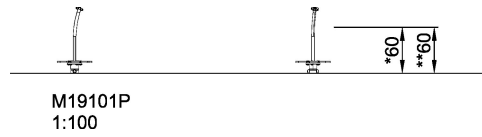

M191
Toddler Spica

On the Toddler Spica, one or more toddlers can train their vestibular system alone or together. The slow spinning sensation stimulates their vestibular system and allows them to understand their own strength, balance and curiosity. Toddlers can control the speed using their own body weight, and will quickly adapt to the cause-and-effect nature of the Toddler Spica, making it suitable for beginners and professionals alike.

Product Line	Themed Play
Category	Toddler play
Age group	1 - 4
Max. fall height (CM)	60
Total height (CM)	87
Safety Zone	9.3 m2

SPIN

SOCIALIZE

CONSTRUCT

INCLUSIVE

**SUR-
FACE**

ADA / INCLUSIVE

ASTM

* = Highest designated play surface.
** = Total height of product.

Weight/heaviest parts	kg.	Installation (Manpower)	Persons
Concrete required	NaN m ³	Installation (Hours)	Hours
Foundation amount/footing	NaN	Excavation	NaN m ³