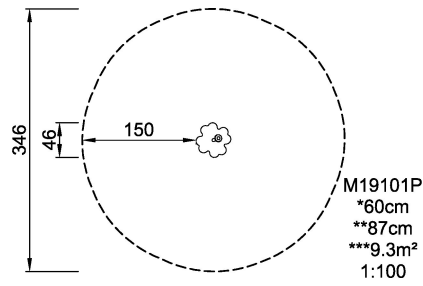

M191
Toddler Spica

On the Toddler Spica, one or more toddlers can train their vestibular system alone or together. The slow spinning sensation stimulates their vestibular system and allows them to understand their own strength, balance and curiosity. Toddlers can control the speed using their own body weight, and will quickly adapt to the cause-and-effect nature of the Toddler Spica, making it suitable for beginners and professionals alike.

Product Line	Themed Play
Category	Toddler play
Age group	1 - 4
Max. fall height (CM)	60
Total height (CM)	87
Safety Zone	9.3 m2

SPIN

SOCIALIZE

CONSTRUCT

INCLUSIVE

**SUR-
FACE**

ADA / INCLUSIVE

ASTM

* = Highest designated play surface.
** = Total height of product.

Weight/heaviest parts	kg.	Installation (Manpower)	Persons
Concrete required	NaN m ³	Installation (Hours)	Hours
Foundation amount/footing	NaN	Excavation	NaN m ³