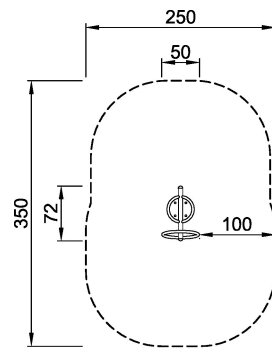

Climb upon the cityhopper for springing fun. It's modern, robust and urban look makes it unique. It is vandal resistant and fitted with anti-pinch clamps of cast nylon.

Product Line	Traditional Play
Category	Springers
Age group	2 - 8
Max. fall height (CM)	60
Total height (CM)	73
Safety Zone	7.7 m2

**SUR-
FACE**

M19201
*60cm
**73cm
***7.7m²
1:100

M19201
1:100

* = Highest designated play surface.
** = Total height of product.

Weight/heaviest parts	kg.	Installation (Manpower)	Persons
Concrete required	NaN m3	Installation (Hours)	Hours
Foundation amount/footing	NaN	Excavation	NaN m3