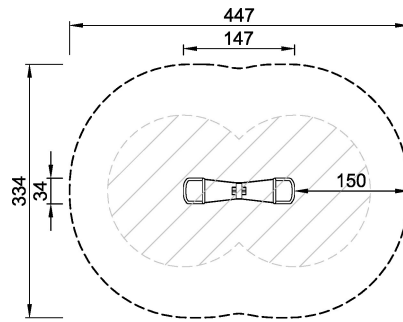

M194 Puppet

This extremely original seesaw is without seats, the idea being for children to seesaw standing up. They have to use all their strength to start and keep the seesaw moving, and a strong spring not only ensures a steady movement but also acts as a safety braking device if one or other should suddenly jump off.

Product Line	Freestanding Play Equipment
Category	Spinners & Carousels
Age group	6 - 12
Max. fall height (CM)	74
Total height (CM)	139
Safety Zone	12.7 m ²

**SUR-
FACE**

M19401
*74cm
**139cm
***12.7m²
1:100

SPVE24300
1:100

* = Highest designated play surface.
** = Total height of product.

Weight/heaviest parts	kg.	Installation (Manpower)	Persons
Concrete required	NaN m ³	Installation (Hours)	Hours
Foundation amount/footing	NaN	Excavation	NaN m ³