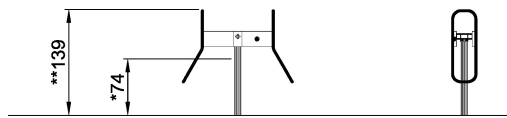

M194 Puppet

This extremely original seesaw is without seats, the idea being for children to seesaw standing up. They have to use all their strength to start and keep the seesaw moving, and a strong spring not only ensures a steady movement but also acts as a safety braking device if one or other should suddenly jump off.

Product Line	Freestanding Play Equipment
Category	Spinners & Carousels
Age group	6 - 12
Max. fall height (CM)	74
Total height (CM)	139
Safety Zone	12.7 m ²

**SUR-
FACE**

M19401
*74cm
**139cm
***12.7m²
1:100

SPVE24300
1:100

* = Highest designated play surface.
** = Total height of product.

Weight/heaviest parts	kg.	Installation (Manpower)	Persons
Concrete required	NaN m ³	Installation (Hours)	Hours
Foundation amount/footing	NaN	Excavation	NaN m ³