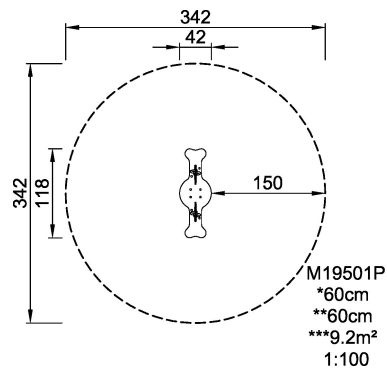

M195 ZEBRA SEESAW

Product Line	Themed Play
Category	Toddler play
Age group	1 - 4
Max. fall height (CM)	60
Total height (CM)	60
Safety Zone	9.2 m2

**SUR-
FACE**

* = Highest designated play surface.
** = Total height of product.

Weight/heaviest parts	kg.	Installation (Manpower)	Persons
Concrete required	NaN m3	Installation (Hours)	Hours
Foundation amount/footing	NaN	Excavation	NaN m3