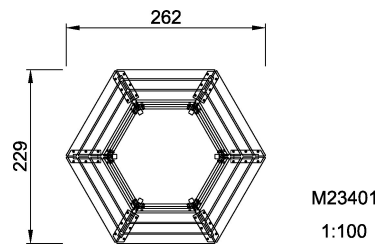

Product Line	Park equipment
Category	Benches, tables & signs
Age group	1 - 8
Total height (CM)	74

SOCIALIZE

INCLUSIVE

FSC

IN-
GROU.

ADA / INCLUSIVE

ASTM

* = Highest designated play surface.
** = Total height of product.