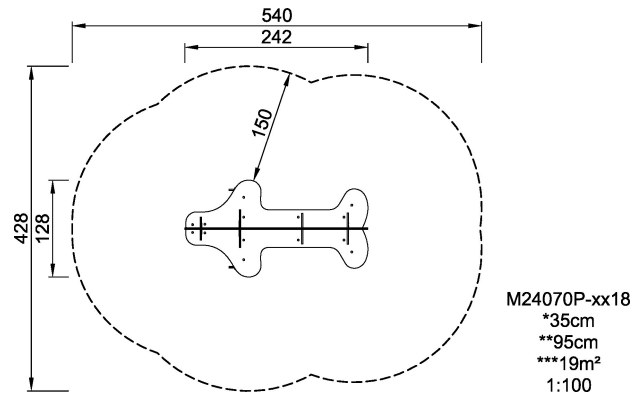

# M240 Jumbo Bench

<b>Product Line</b>	Traditional Play
<b>Category</b>	Tables & benches
<b>Age group</b>	1 - 8
<b>Max. fall height (CM)</b>	35
<b>Total height (CM)</b>	95
<b>Safety Zone</b>	19 m <sup>2</sup>

INCLUSIVE

**SUR-  
FACE**

ADA / INCLUSIVE

**ASTM**

\* = Highest designated play surface.  
\*\* = Total height of product.

<b>Weight/heaviest parts</b>	kg.	<b>Installation (Manpower)</b>	Persons
<b>Concrete required</b>	NaN m <sup>3</sup>	<b>Installation (Hours)</b>	Hours
<b>Foundation amount/footing</b>	NaN	<b>Excavation</b>	NaN m <sup>3</sup>