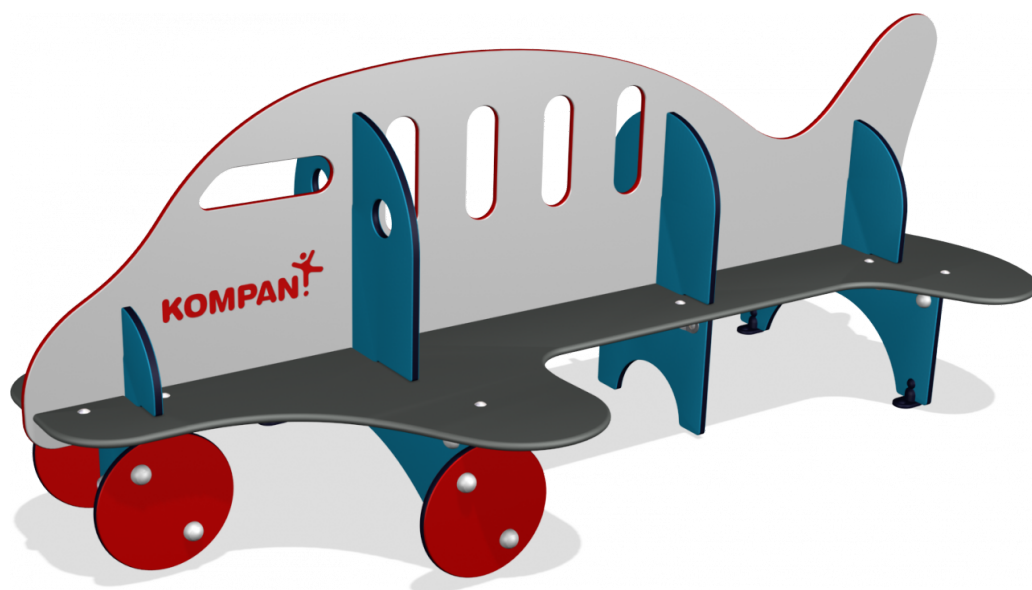

# M240 Jumbo Bench

<b>Product Line</b>	Traditional Play
<b>Category</b>	Tables & benches
<b>Age group</b>	1 - 8
<b>Max. fall height (CM)</b>	35
<b>Total height (CM)</b>	95
<b>Safety Zone</b>	19 m <sup>2</sup>

INCLUSIVE

**SUR-  
FACE**

ADA / INCLUSIVE

**ASTM**

\* = Highest designated play surface.  
\*\* = Total height of product.

<b>Weight/heaviest parts</b>	kg.	<b>Installation (Manpower)</b>	Persons
<b>Concrete required</b>	NaN m <sup>3</sup>	<b>Installation (Hours)</b>	Hours
<b>Foundation amount/footing</b>	NaN	<b>Excavation</b>	NaN m <sup>3</sup>