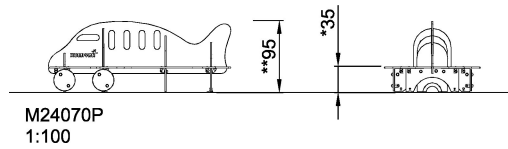

# M240 Jumbo Bench

<b>Product Line</b>	Traditional Play
<b>Category</b>	Tables & benches
<b>Age group</b>	1 - 8
<b>Max. fall height (CM)</b>	35
<b>Total height (CM)</b>	95
<b>Safety Zone</b>	19 m <sup>2</sup>

INCLUSIVE

**SUR-  
FACE**

ADA / INCLUSIVE

**ASTM**

\* = Highest designated play surface.  
\*\* = Total height of product.

<b>Weight/heaviest parts</b>	kg.	<b>Installation (Manpower)</b>	Persons
<b>Concrete required</b>	NaN m <sup>3</sup>	<b>Installation (Hours)</b>	Hours
<b>Foundation amount/footing</b>	NaN	<b>Excavation</b>	NaN m <sup>3</sup>