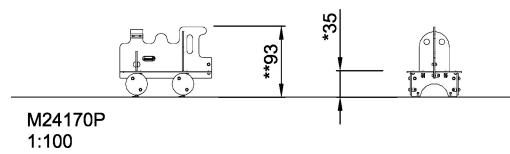

M241 Orient Express

Product Line	Traditional Play
Category	Tables & benches
Age group	1 - 8
Max. fall height (CM)	35
Total height (CM)	93
Safety Zone	13.6 m ²

INCLUSIVE

**SUR-
FACE**

ADA / INCLUSIVE

ASTM

* = Highest designated play surface.
** = Total height of product.