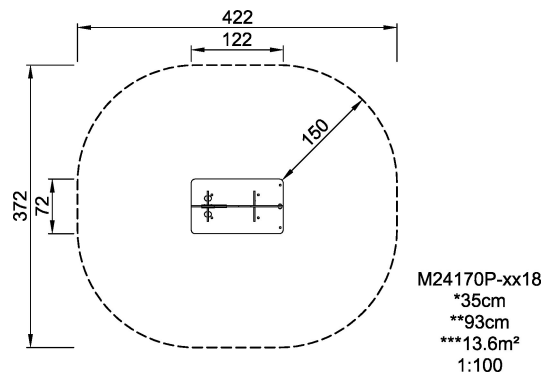

M241 Orient Express

Product Line	Traditional Play
Category	Tables & benches
Age group	1 - 8
Max. fall height (CM)	35
Total height (CM)	93
Safety Zone	13.6 m ²

INCLUSIVE

**SUR-
FACE**

ADA / INCLUSIVE

ASTM

* = Highest designated play surface.
** = Total height of product.