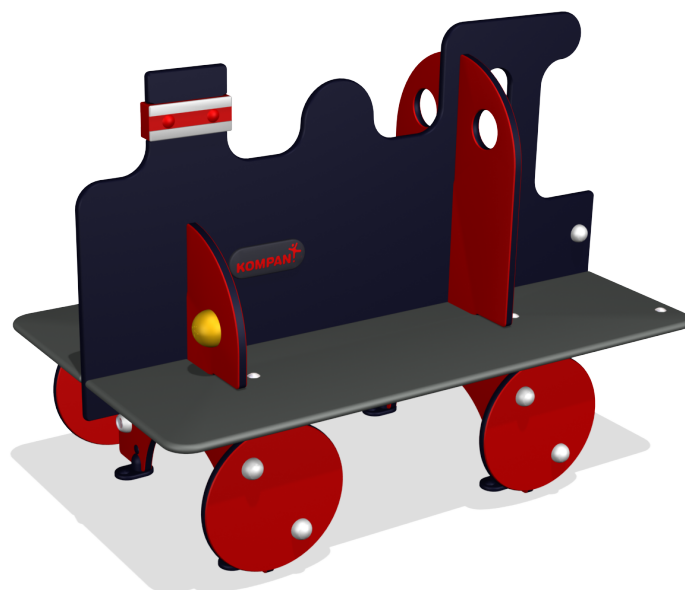

M241 Orient Express

Product Line	Traditional Play
Category	Tables & benches
Age group	1 - 8
Max. fall height (CM)	35
Total height (CM)	93
Safety Zone	13.6 m ²

INCLUSIVE

**SUR-
FACE**

ADA / INCLUSIVE

ASTM

* = Highest designated play surface.
** = Total height of product.