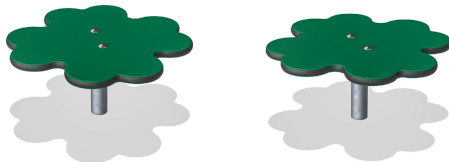

# Lucky clover

This clover shaped seat easily holds two children seated or standing. When grouped the Lucky Clover seats stimulate one of the favourite toddler games observed in numerous reports: Jumping down from a low platform, preferably together with other toddlers and with a sound created for the occasion.

<b>Product Line</b>	Themed Play
<b>Category</b>	Toddler play
<b>Age group</b>	1 - 4
<b>Max. fall height (CM)</b>	21
<b>Total height (CM)</b>	21
<b>Safety Zone</b>	9.3 m <sup>2</sup>

**SUR-  
FACE**

**ASTM**