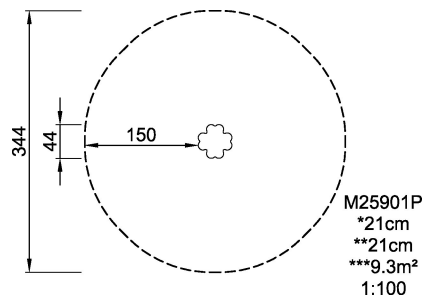

<b>Product Line</b>	Themed Play
<b>Category</b>	Toddler play
<b>Age group</b>	1 - 4
<b>Max. fall height (CM)</b>	21
<b>Total height (CM)</b>	21
<b>Safety Zone</b>	9.3 m <sup>2</sup>

**SUR-  
FACE**

**ASTM**

\* = Highest designated play surface.  
\*\* = Total height of product.

<b>Weight/heaviest parts</b>	kg.	<b>Installation (Manpower)</b>	Persons
<b>Concrete required</b>	NaN m <sup>3</sup>	<b>Installation (Hours)</b>	Hours
<b>Foundation amount/footing</b>	NaN	<b>Excavation</b>	NaN m <sup>3</sup>