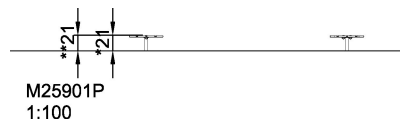

<b>Product Line</b>	Themed Play
<b>Category</b>	Toddler play
<b>Age group</b>	1 - 4
<b>Max. fall height (CM)</b>	21
<b>Total height (CM)</b>	21
<b>Safety Zone</b>	9.3 m <sup>2</sup>

**SUR-  
FACE**

**ASTM**

\* = Highest designated play surface.  
\*\* = Total height of product.

<b>Weight/heaviest parts</b>	kg.	<b>Installation (Manpower)</b>	Persons
<b>Concrete required</b>	NaN m <sup>3</sup>	<b>Installation (Hours)</b>	Hours
<b>Foundation amount/footing</b>	NaN	<b>Excavation</b>	NaN m <sup>3</sup>