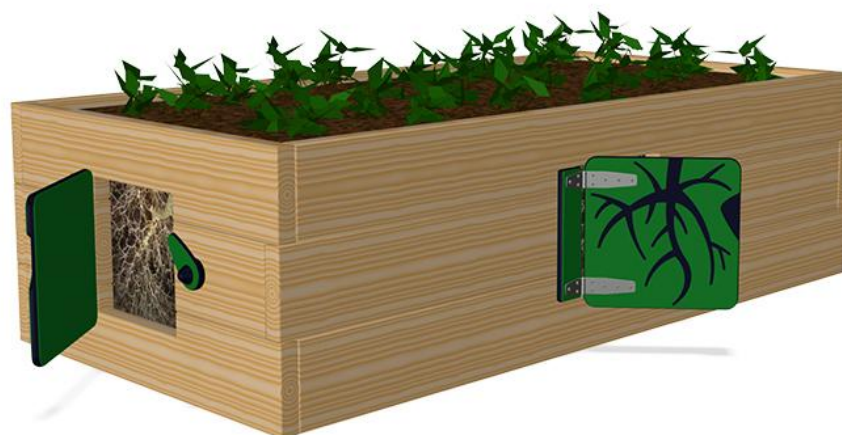

M280

Box Planter with Window

Product Line	Themed Play
Category	Toddler play
Age group	1 - 8
Total height (CM)	57
Safety Zone	18.9 m2

SOCIALIZE

CONSTRUCT

DRAMATIC
PLAY

IN-
GROU.

* = Highest designated play surface.
** = Total height of product.