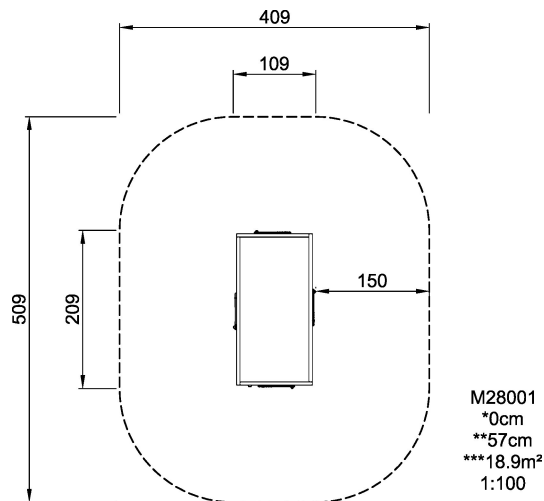

M280

Box Planter with Window

Product Line	Themed Play
Category	Toddler play
Age group	1 - 8
Total height (CM)	57
Safety Zone	18.9 m2

SOCIALIZE

CONSTRUCT

DRAMATIC
PLAY

IN-
GROU.

* = Highest designated play surface.
** = Total height of product.