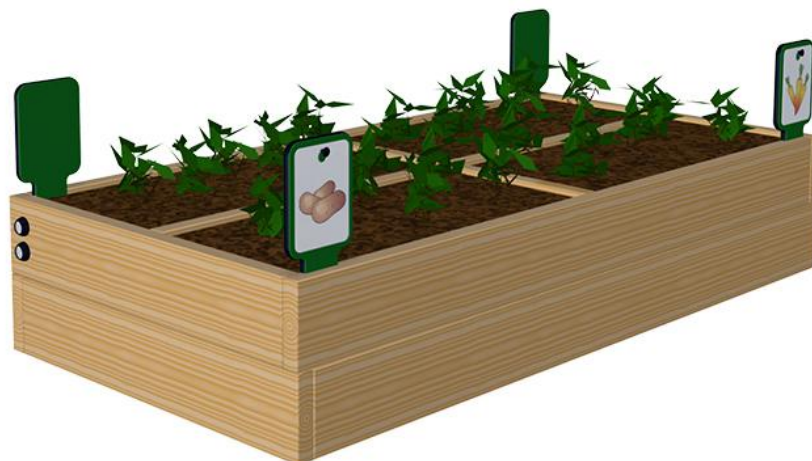

M281

Vegetable Garden Box

Product Line	Themed Play
Category	Toddler play
Age group	1 - 8
Total height (CM)	76
Safety Zone	18.1 m2

SOCIALIZE

CONSTRUCT

DRAMATIC
PLAY

IN-
GROU.

* = Highest designated play surface.
** = Total height of product.