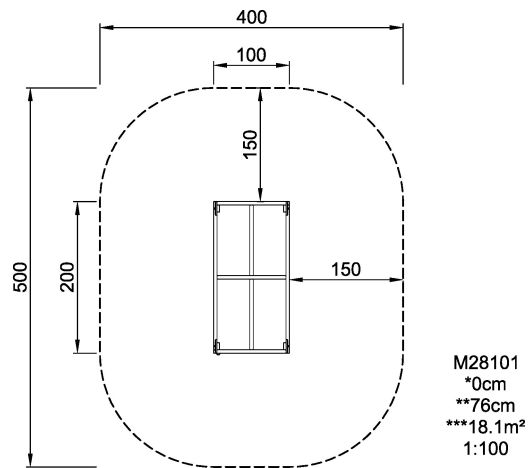

M281

Vegetable Garden Box

Product Line	Themed Play
Category	Toddler play
Age group	1 - 8
Total height (CM)	76
Safety Zone	18.1 m2

SOCIALIZE

CONSTRUCT

DRAMATIC
PLAY

IN-
GROU.

* = Highest designated play surface.
** = Total height of product.