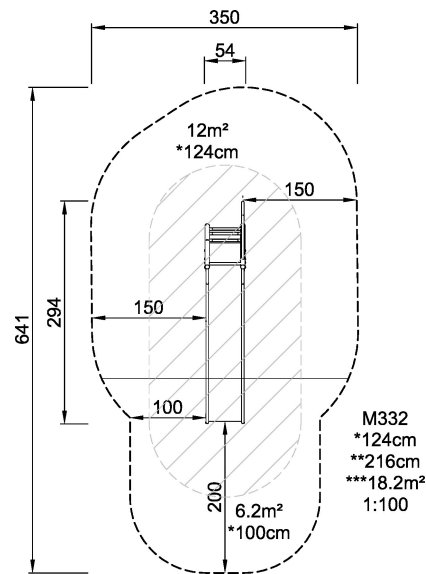

M332 Stainless Steel Slide

Slide 1180 Full Stainless Steel Slide

Product Line	Traditional Play
Category	Slides
Age group	3+
Max. fall height (CM)	124
Total height (CM)	216
Safety Zone	18.2 m ²

* = Highest designated play surface.
** = Total height of product.