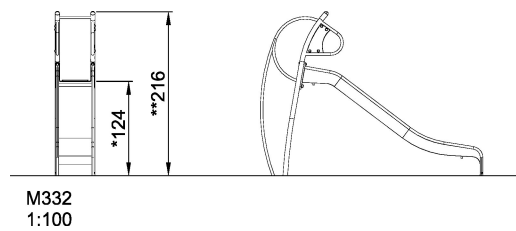

M332 Stainless Steel Slide

Slide 1180 Full Stainless Steel Slide

Product Line	Traditional Play
Category	Slides
Age group	3+
Max. fall height (CM)	124
Total height (CM)	216
Safety Zone	18.2 m ²

* = Highest designated play surface.
** = Total height of product.