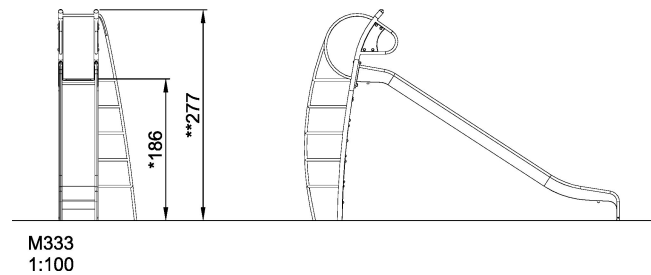

M333

Slide with Climbing Wall

KOMPAN[®]
Let's play

Slide 1780 Full Stainless Steel Slide

Product Line	Traditional Play
Category	Slides
Age group	4+
Max. fall height (CM)	186
Total height (CM)	277
Safety Zone	23.9 m ²

* = Highest designated play surface.
** = Total height of product.

Weight/heaviest parts	kg.	Installation (Manpower)	Persons
Concrete required	NaN m3	Installation (Hours)	Hours
Foundation amount/footing	NaN	Excavation	NaN m3