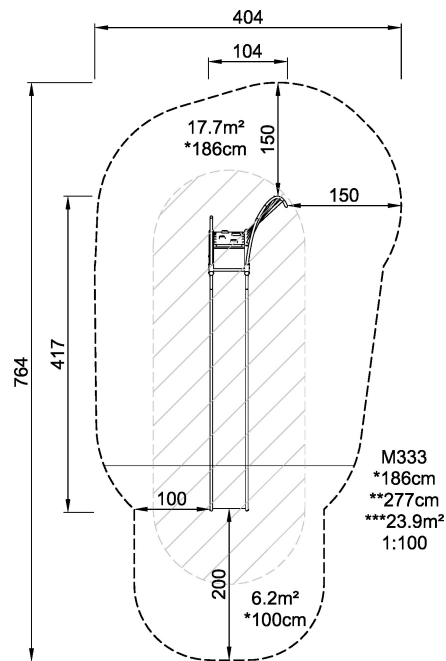

M333

Slide with Climbing Wall

KOMPAN[®]
Let's play

Slide 1780 Full Stainless Steel Slide

Product Line	Traditional Play
Category	Slides
Age group	4+
Max. fall height (CM)	186
Total height (CM)	277
Safety Zone	23.9 m ²

* = Highest designated play surface.
** = Total height of product.

Weight/heaviest parts	kg.	Installation (Manpower)	Persons
Concrete required	NaN m3	Installation (Hours)	Hours
Foundation amount/footing	NaN	Excavation	NaN m3