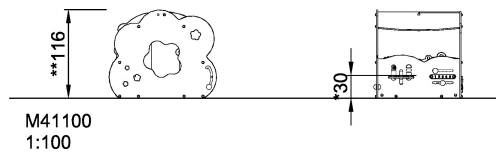

M411
Toddler flower house

The Flower House is a fun alternative to the traditional playhouse. The open design supports play both on the inside as well as the outside of the panels and thus open for use on both sides, adding to the number of children who can benefit from the play item.

| | |
|------------------------------|---------------------|
| Product Line | Themed Play |
| Category | Toddler play |
| Age group | 1 - 6 |
| Max. fall height (CM) | 30 |
| Total height (CM) | 119 |
| Safety Zone | 16.3 m ² |

**SUR-
FACE**

ASTM

* = Highest designated play surface.
** = Total height of product.

| | | | |
|----------------------------------|--------------------|--------------------------------|--------------------|
| Weight/heaviest parts | kg. | Installation (Manpower) | Persons |
| Concrete required | NaN m ³ | Installation (Hours) | Hours |
| Foundation amount/footing | NaN | Excavation | NaN m ³ |