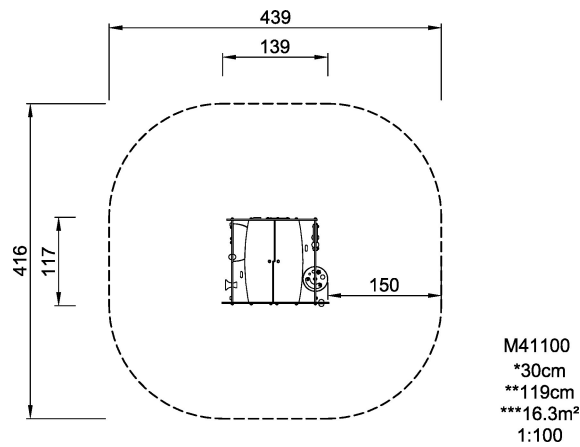

M411
Toddler flower house

The Flower House is a fun alternative to the traditional playhouse. The open design supports play both on the inside as well as the outside of the panels and thus open for use on both sides, adding to the number of children who can benefit from the play item.

| | |
|------------------------------|---------------------|
| Product Line | Themed Play |
| Category | Toddler play |
| Age group | 1 - 6 |
| Max. fall height (CM) | 30 |
| Total height (CM) | 119 |
| Safety Zone | 16.3 m ² |

**SUR-
FACE**

ASTM

* = Highest designated play surface.
** = Total height of product.

| | | | |
|----------------------------------|--------------------|--------------------------------|--------------------|
| Weight/heaviest parts | kg. | Installation (Manpower) | Persons |
| Concrete required | NaN m ³ | Installation (Hours) | Hours |
| Foundation amount/footing | NaN | Excavation | NaN m ³ |