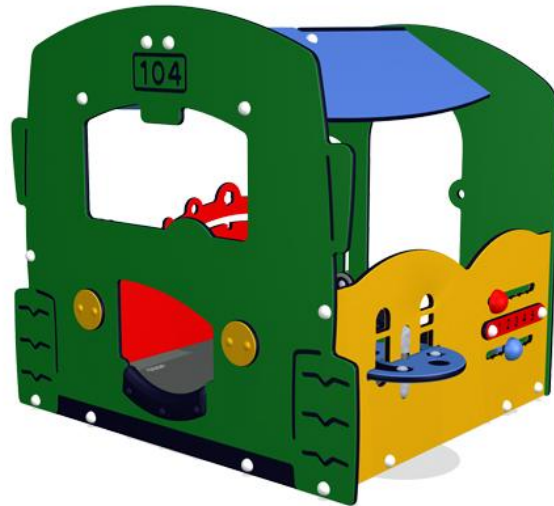

M412

Toddler Truck Stop

KOMPAN[®]
Let's play

Traffic and bus rides hold an enormous attraction to toddlers. The idea of going and being taken places appeals immensely and makes a recognizable theme that will spur conversations, thus supporting language development. The bus has several entrances in different shapes, inviting toddlers to climb over and through to the other side. The rubber inserts at the entrance apart from protecting from bruises also give a nice tactile variety in the materials. Inside the bus you'll find a small bench for a rest. The open design of the house supports play both on the inside as well as the outside of the panels and thus open for play from both sides, adding to the number of children who can benefit from the unit.

Product Line	Themed Play
Category	Toddler play
Age group	1 - 6
Max. fall height (CM)	30
Total height (CM)	119
Safety Zone	16.3 m2

**SUR-
FACE**

ASTM

* = Highest designated play surface.
** = Total height of product.