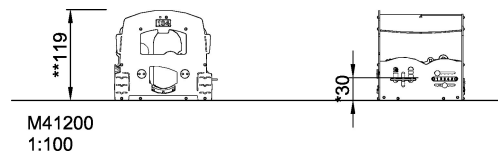

M412

Toddler Truck Stop

KOMPAN[®]
Let's play

Traffic and bus rides hold an enormous attraction to toddlers. The idea of going and being taken places appeals immensely and makes a recognizable theme that will spur conversations, thus supporting language development. The bus has several entrances in different shapes, inviting toddlers to climb over and through to the other side. The rubber inserts at the entrance apart from protecting from bruises also give a nice tactile variety in the materials. Inside the bus you'll find a small bench for a rest. The open design of the house supports play both on the inside as well as the outside of the panels and thus open for play from both sides, adding to the number of children who can benefit from the unit.

Product Line	Themed Play
Category	Toddler play
Age group	1 - 6
Max. fall height (CM)	30
Total height (CM)	119
Safety Zone	16.3 m2

**SUR-
FACE**

ASTM

* = Highest designated play surface.
** = Total height of product.