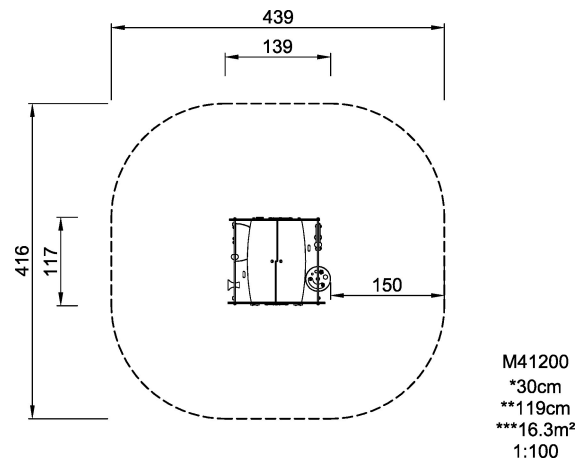

M412

Toddler Truck Stop

KOMPAN[®]
Let's play

Traffic and bus rides hold an enormous attraction to toddlers. The idea of going and being taken places appeals immensely and makes a recognizable theme that will spur conversations, thus supporting language development. The bus has several entrances in different shapes, inviting toddlers to climb over and through to the other side. The rubber inserts at the entrance apart from protecting from bruises also give a nice tactile variety in the materials. Inside the bus you'll find a small bench for a rest. The open design of the house supports play both on the inside as well as the outside of the panels and thus open for play from both sides, adding to the number of children who can benefit from the unit.

Product Line	Themed Play
Category	Toddler play
Age group	1 - 6
Max. fall height (CM)	30
Total height (CM)	119
Safety Zone	16.3 m2

**SUR-
FACE**

ASTM

* = Highest designated play surface.
** = Total height of product.