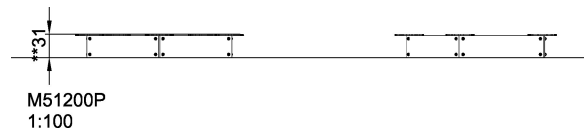

<b>Product Line</b>	Traditional Play
<b>Category</b>	Sand & water play
<b>Age group</b>	1 - 6
<b>Max. fall height (CM)</b>	31
<b>Total height (CM)</b>	31
<b>Safety Zone</b>	20.7 m2

SOCIALIZE

CONSTRUCT

INCLUSIVE

**SUR-  
FACE**

ADA / INCLUSIVE

**ASTM**

\* = Highest designated play surface.  
\*\* = Total height of product.

<b>Weight/heaviest parts</b>	kg.	<b>Installation (Manpower)</b>	Persons
<b>Concrete required</b>	NaN m3	<b>Installation (Hours)</b>	Hours
<b>Foundation amount/footing</b>	NaN	<b>Excavation</b>	NaN m3