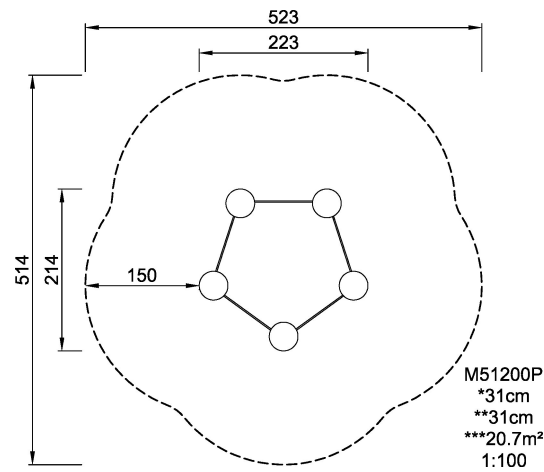

<b>Product Line</b>	Traditional Play
<b>Category</b>	Sand & water play
<b>Age group</b>	1 - 6
<b>Max. fall height (CM)</b>	31
<b>Total height (CM)</b>	31
<b>Safety Zone</b>	20.7 m2

SOCIALIZE

CONSTRUCT

INCLUSIVE

**SUR-  
FACE**

ADA / INCLUSIVE

**ASTM**

\* = Highest designated play surface.  
\*\* = Total height of product.

<b>Weight/heaviest parts</b>	kg.	<b>Installation (Manpower)</b>	Persons
<b>Concrete required</b>	NaN m3	<b>Installation (Hours)</b>	Hours
<b>Foundation amount/footing</b>	NaN	<b>Excavation</b>	NaN m3