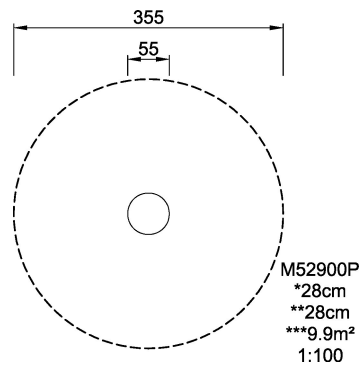

M529 Coupling

The Coupling “connects” the Steam Engine with the Railway Carriage, and/or simply functions as a place to sit.

Product Line	Freestanding Play Equipment
Category	Playhouses and Themed Play
Age group	2 - 6
Max. fall height (CM)	28
Total height (CM)	28
Safety Zone	9.9 m ²

INCLUSIVE

**SUR-
FACE**

ASTM

* = Highest designated play surface.
** = Total height of product.

Weight/heaviest parts	kg.	Installation (Manpower)	Persons
Concrete required	NaN m ³	Installation (Hours)	Hours
Foundation amount/footing	NaN	Excavation	NaN m ³