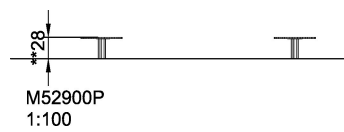

M529 Coupling

The Coupling “connects” the Steam Engine with the Railway Carriage, and/or simply functions as a place to sit.

Product Line	Freestanding Play Equipment
Category	Playhouses and Themed Play
Age group	2 - 6
Max. fall height (CM)	28
Total height (CM)	28
Safety Zone	9.9 m ²

INCLUSIVE

**SUR-
FACE**

ASTM

* = Highest designated play surface.
** = Total height of product.

Weight/heaviest parts	kg.	Installation (Manpower)	Persons
Concrete required	NaN m ³	Installation (Hours)	Hours
Foundation amount/footing	NaN	Excavation	NaN m ³