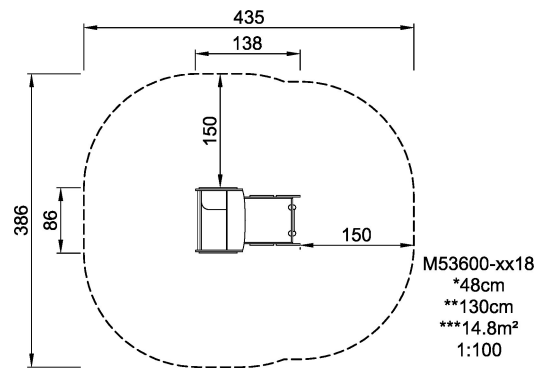

Product Line	Themed Play
Category	Toddler play
Age group	1 - 6
Max. fall height (CM)	48
Total height (CM)	130
Safety Zone	14.8 m ²

**SUR-
FACE**

ASTM

* = Highest designated play surface.
** = Total height of product.