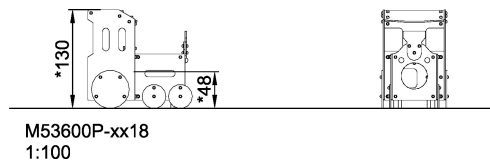

Product Line	Themed Play
Category	Toddler play
Age group	1 - 6
Max. fall height (CM)	48
Total height (CM)	130
Safety Zone	14.8 m ²

**SUR-
FACE**

ASTM

* = Highest designated play surface.
** = Total height of product.