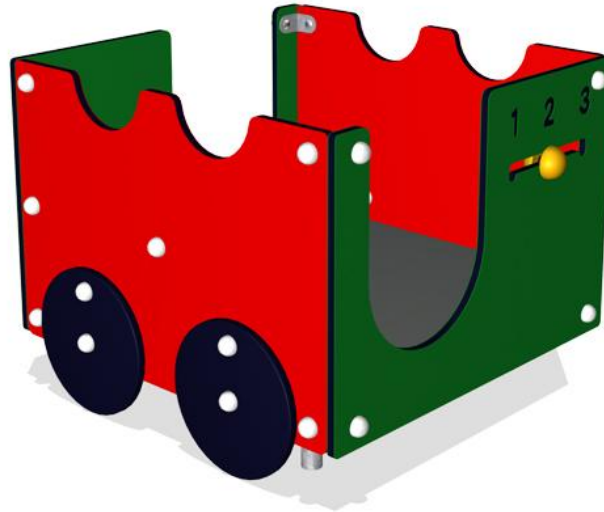

M538

Toddler Train Wagon

KOMPAN[®]
Let's play

The wagon works well with the train and can function as a play space in its own right. There is a nice seat in the corner, supporting longer stays and thus the exchange going on between younger kids. Tickets can be purchased or sold at the entrance, ticketing with the numerals 1,2 or 3. The numerals open up for the use of language and naming numerals, important fundamentals in early childhood curricula.

Product Line	Themed Play
Category	Toddler play
Age group	1 - 6
Max. fall height (CM)	48
Total height (CM)	72
Safety Zone	13.4 m2

**SUR-
FACE**

ASTM

M53800-xx18
*48cm
**72cm
***13.4m²
1:100

M53800P-xx18
1:100