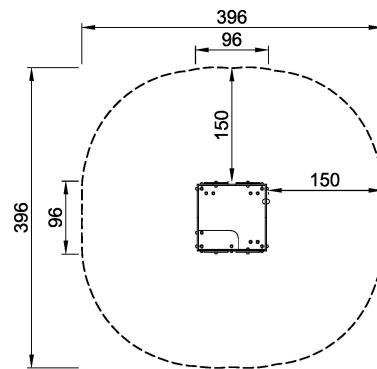

M538

Toddler Train Wagon

KOMPAN[®]
Let's play

The wagon works well with the train and can function as a play space in its own right. There is a nice seat in the corner, supporting longer stays and thus the exchange going on between younger kids. Tickets can be purchased or sold at the entrance, ticketing with the numerals 1,2 or 3. The numerals open up for the use of language and naming numerals, important fundamentals in early childhood curricula.

Product Line	Themed Play
Category	Toddler play
Age group	1 - 6
Max. fall height (CM)	48
Total height (CM)	72
Safety Zone	13.4 m2

**SUR-
FACE**

ASTM

M53800-xx18
*48cm
**72cm
***13.4m²
1:100

M53800P-xx18
1:100

* = Highest designated play surface.
** = Total height of product.

Weight/heaviest parts	kg.	Installation (Manpower)	Persons
Concrete required	NaN m3	Installation (Hours)	Hours
Foundation amount/footing	NaN	Excavation	NaN m3