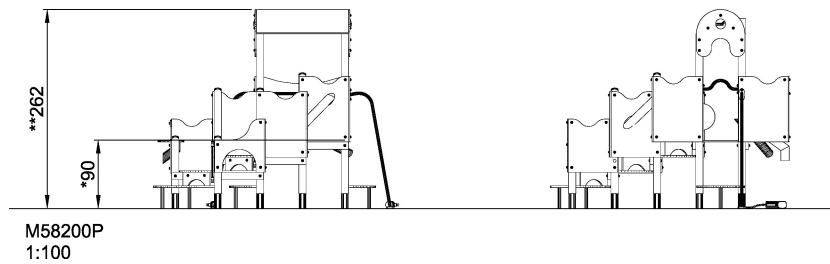

Product Line	Traditional Play
Category	Sand & water play
Age group	2 - 8
Max. fall height (CM)	90
Total height (CM)	262
Safety Zone	28.3 m2

**SUR-
FACE**

ASTM

* = Highest designated play surface.
** = Total height of product.