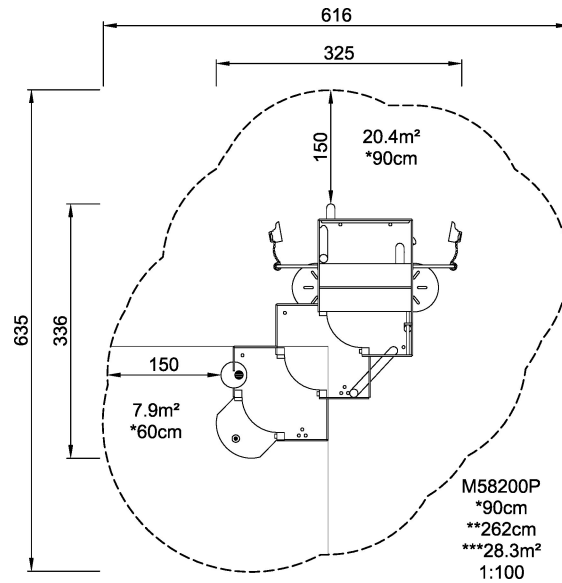

Product Line	Traditional Play
Category	Sand & water play
Age group	2 - 8
Max. fall height (CM)	90
Total height (CM)	262
Safety Zone	28.3 m2

**SUR-
FACE**

ASTM

* = Highest designated play surface.
** = Total height of product.